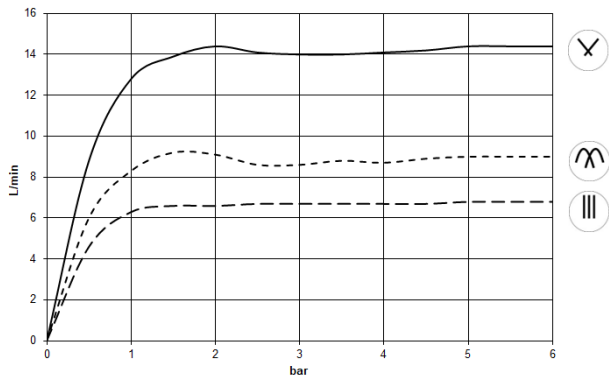

SERIES-VARIOUS AQUAHALO Rain panel - Matte Black

41 750 979

- exposed trim parts
- Rain panel with 3 different flow modes
- AQUACIRCLE RAIN: Circular rain curtain, max. flow rate 14 l/min (at 3 bar)
- TEMPEST RAIN: Natural rain, max. flow rate 9 l/min (at 3 bar)
- DIAMOND RAIN: Ring of rain, max. flow rate 6.8 l/min (at 3 bar)
- Outer diameter: 605 mm, opening diameter: 465 mm
- Weight: 6 kg
- central LED Spot 3000 K
- Protection rating IP67
- Recommended control element: xTool
- Not suitable for use in a steam room.

- concealed rough parts
- Ceiling installation enclosure 605 x 605 x 95 mm
- Weight: 10 kg
- min. recess depth 110 mm

SERIES-VARIOUS AQUAHALO Rain panel - Matte Black

41 750 979

Flow rate chart

SERIES-VARIOUS AQUAHALO Rain panel - Matte Black