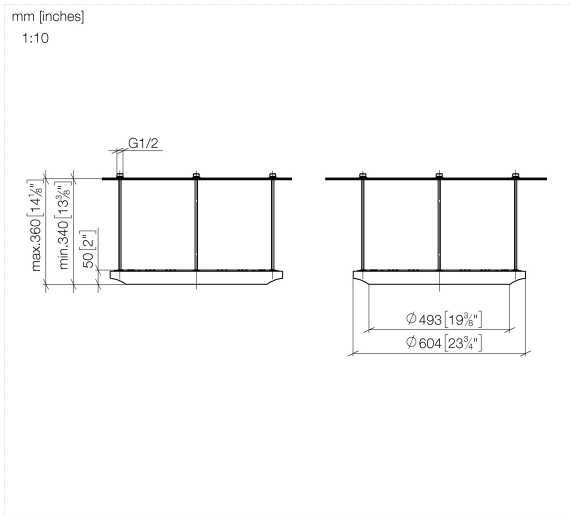

SERIES-VARIOUS AQUAHALO Rain panel - Matte Black

41 750 979

- exposed trim parts
- Rain panel with 3 different flow modes
- AQUACIRCLE RAIN: Circular rain curtain, max. flow rate 14 l/min (at 3 bar)
- TEMPEST RAIN: Natural rain, max. flow rate 9 l/min (at 3 bar)
- DIAMOND RAIN: Ring of rain, max. flow rate 6.8 l/min (at 3 bar)
- Outer diameter: 605 mm, opening diameter: 465 mm
- Weight: 6 kg
- central LED Spot 3000 K
- Protection rating IP67
- Recommended control element: xTool
- Not suitable for use in a steam room.

- concealed rough parts
- Ceiling installation enclosure 605 x 605 x 95 mm
- Weight: 10 kg
- min. recess depth 110 mm

SERIES-VARIOUS AQUAHALO Rain panel - Matte Black

41 750 979

Flow rate chart

SERIES-VARIOUS AQUAHALO Rain panel - Matte Black