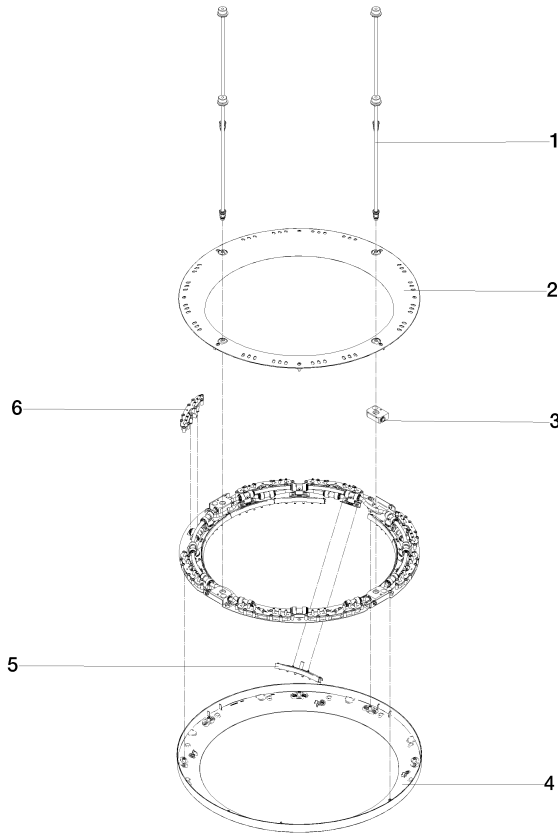

SERIES-VARIOUS AQUAHALO Rain panel - Matte Black

41 750 979

- exposed trim parts
- Rain panel with 3 different flow modes
- AQUACIRCLE RAIN: Circular rain curtain, max. flow rate 14 l/min (at 3 bar)
- TEMPEST RAIN: Natural rain, max. flow rate 9 l/min (at 3 bar)
- DIAMOND RAIN: Ring of rain, max. flow rate 6.8 l/min (at 3 bar)
- Outer diameter: 605 mm, opening diameter: 465 mm
- Weight: 6 kg
- central LED Spot 3000 K
- Protection rating IP67
- Recommended control element: xTool
- Not suitable for use in a steam room.

- concealed rough parts
- Ceiling installation enclosure 605 x 605 x 95 mm
- Weight: 10 kg
- min. recess depth 110 mm

SERIES-VARIOUS AQUAHALO Rain panel - Matte Black

41 750 979

Flow rate chart

SERIES-VARIOUS AQUAHALO Rain panel - Matte Black

41 750 979

Product version from 4/1/2024

Parts for other finishes can be found here: [Chrome](#)

SERIES-VARIOUS AQUAHALO Rain panel - Matte Black

41 750 979

Spare parts list

Product version from 4/1/2024

No.	Item Number	Name	Quantity used	Delivery time
	90 28 22 605 01-33	distributor	13	60