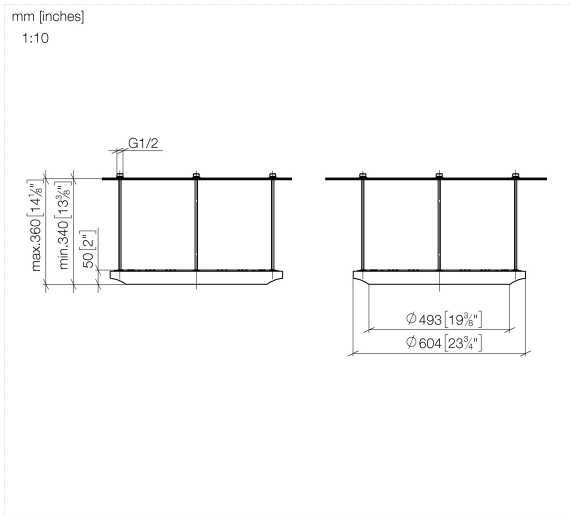

**SERIES-VARIOUS AQUAHALO Rain panel - Brushed Champagne (22kt Gold)**

41 750 979

- exposed trim parts
- Rain panel with 3 different flow modes
- AQUACIRCLE RAIN: Circular rain curtain, max. flow rate 14 l/min (at 3 bar)
- TEMPEST RAIN: Natural rain, max. flow rate 9 l/min (at 3 bar)
- DIAMOND RAIN: Ring of rain, max. flow rate 6.8 l/min (at 3 bar)
- Outer diameter: 605 mm, opening diameter: 465 mm
- Weight: 6 kg
- central LED Spot 3000 K
- Protection rating IP67
- Recommended control element: xTool
- Not suitable for use in a steam room.

- concealed rough parts
- Ceiling installation enclosure 605 x 605 x 95 mm
- Weight: 10 kg
- min. recess depth 110 mm

**SERIES-VARIOUS AQUAHALO Rain panel - Brushed Champagne (22kt Gold)**

41 750 979

**Flow rate chart**