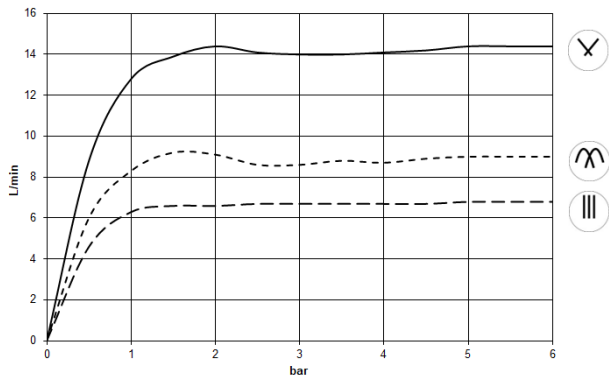

**SERIES-VARIOUS AQUAHALO Rain panel - Brushed Champagne (22kt Gold)**

41 750 979

- exposed trim parts
- Rain panel with 3 different flow modes
- AQUACIRCLE RAIN: Circular rain curtain, max. flow rate 14 l/min (at 3 bar)
- TEMPEST RAIN: Natural rain, max. flow rate 9 l/min (at 3 bar)
- DIAMOND RAIN: Ring of rain, max. flow rate 6.8 l/min (at 3 bar)
- Outer diameter: 605 mm, opening diameter: 465 mm
- Weight: 6 kg
- central LED Spot 3000 K
- Protection rating IP67
- Recommended control element: xTool
- Not suitable for use in a steam room.

- concealed rough parts
- Ceiling installation enclosure 605 x 605 x 95 mm
- Weight: 10 kg
- min. recess depth 110 mm

**SERIES-VARIOUS AQUAHALO Rain panel - Brushed Champagne (22kt Gold)**

41 750 979

**Flow rate chart**