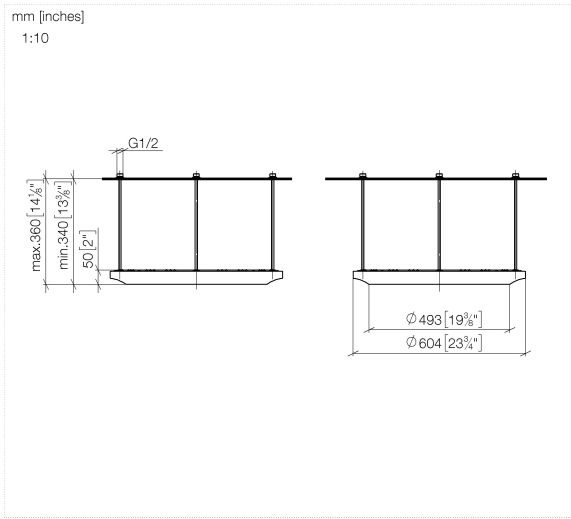

SERIES-VARIOUS AQUAHALO Rain panel - Champagne (22kt Gold)

41 750 979

- exposed trim parts
- Rain panel with 3 different flow modes
- AQUACIRCLE RAIN: Circular rain curtain, max. flow rate 14 l/min (at 3 bar)
- TEMPEST RAIN: Natural rain, max. flow rate 9 l/min (at 3 bar)
- DIAMOND RAIN: Ring of rain, max. flow rate 6.8 l/min (at 3 bar)
- Outer diameter: 605 mm, opening diameter: 465 mm
- Weight: 6 kg
- central LED Spot 3000 K
- Protection rating IP67
- Recommended control element: xTool
- Not suitable for use in a steam room.

- concealed rough parts
- Ceiling installation enclosure 605 x 605 x 95 mm
- Weight: 10 kg
- min. recess depth 110 mm

SERIES-VARIOUS AQUAHALO Rain panel - Champagne (22kt Gold)

41 750 979

Flow rate chart