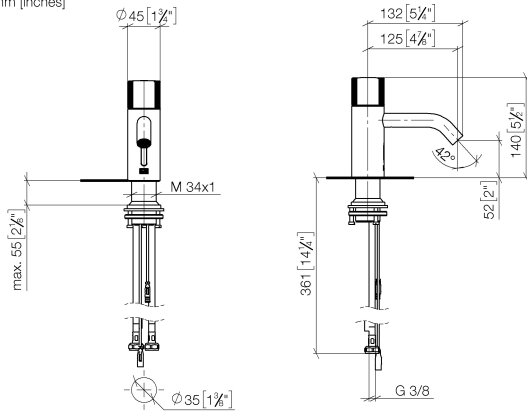

META Washstand fitting with electronic opening and closing function without pop-up waste - Light Gold

44 511 660 Product version from 7/1/2023

- Infrared sensor technology
- 125mm projection
- height of mixer 140 mm
- height up to aerator 52 mm
- hole diameter 35 mm
- fixed spout
- max. flow 5.7 l/min
- circular, air-enriched flow
- suitable for thermal disinfection
- Automatic shut-off after pre-set time is reached
- Direct temperature control at faucet
- Plug-in power supply included
- lead-free
- 2x screw-in M 8 x 1 pressure hose, leak-tested
- This product can help a building meet the requirements of Green Building Rating Systems, e.g. LEED®, BREEAM®, DGNB
- WRAS

META Washstand fitting with electronic opening and closing function without pop-up waste - Light Gold

44 511 660 Product version from 7/1/2023

mm [inches]

Flow rate chart

Codes & Standards

Scottish Water
Byelaws

UK Water Supply
Regulations

META Washstand fitting with electronic opening and closing function without pop-up waste - Light Gold

44 511 660 Product version from 7/1/2023

Certificates

WRAS_2212

META Washstand fitting with electronic opening and closing function without pop-up waste - Light Gold

44 511 660 Product version from 7/1/2023

Parts for other finishes can be found here: [Chrome](#)

Spare parts list

No.	Item Number	Name	Quantity used	Delivery time
1	90 20 66 124 00-26	handle	1	30
2	09 24 04 562 90	nut	1	60
3	90 90 03 173 00 90	top	1	2
4	90 11 06 206 00-26	spout	1	30
5	04 30 04 100 00 90	hose	2	2
6	04 23 10 044 08 90	fixing set	1	2
7	90 24 03 314 00 90	nipple set	2	2
8	90 10 01 251 00 90	power supply	1	2