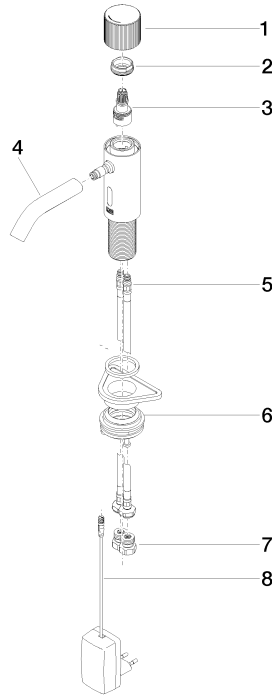

META Washstand fitting with electronic opening and closing function without pop-up waste - Light Gold

44 511 660 Product version from 7/1/2023

- Infrared sensor technology
- 125mm projection
- height of mixer 140 mm
- height up to aerator 52 mm
- hole diameter 35 mm
- fixed spout
- max. flow 5.7 l/min
- circular, air-enriched flow
- suitable for thermal disinfection
- Automatic shut-off after pre-set time is reached
- Direct temperature control at faucet
- Plug-in power supply included
- lead-free
- 2x screw-in M 8 x 1 pressure hose, leak-tested
- This product can help a building meet the requirements of Green Building Rating Systems, e.g. LEED®, BREEAM®, DGNB
- WRAS

META Washstand fitting with electronic opening and closing function without pop-up waste - Light Gold

44 511 660 Product version from 7/1/2023

mm [inches]

Flow rate chart

Codes & Standards

Scottish Water
Byelaws

UK Water Supply
Regulations

META Washstand fitting with electronic opening and closing function without pop-up waste - Light Gold

44 511 660 Product version from 7/1/2023

Certificates

WRAS_2212

META Washstand fitting with electronic opening and closing function without pop-up waste - Light Gold

44 511 660 Product version from 7/1/2023

Parts for other finishes can be found here: [Chrome](#)

Spare parts list

No.	Item Number	Name	Quantity used	Delivery time
1	90 20 66 124 00-26	handle	1	30
2	09 24 04 562 90	nut	1	60
3	90 90 03 173 00 90	top	1	2
4	90 11 06 206 00-26	spout	1	30
5	04 30 04 100 00 90	hose	2	2
6	04 23 10 044 08 90	fixing set	1	2
7	90 24 03 314 00 90	nipple set	2	2
8	90 10 01 251 00 90	power supply	1	2