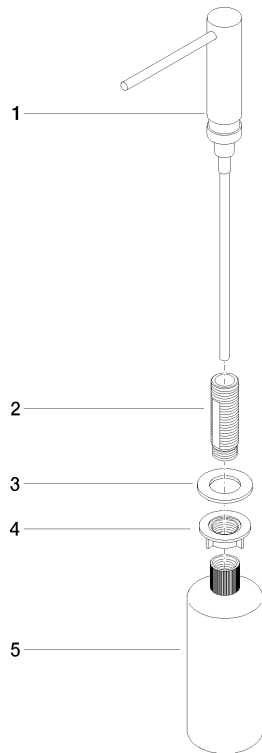

Dispenser without rosette - Chrome

ELIO

82 424 970

- 124mm projection
- 500 ml bottle
- can be filled from the top
- rotating pump head
- height 125 mm
- width 30mm
- hole diameter 25 mm

Fits ELIO, ENO, MEM, META SQUARE, SYNC and TARA ULTRA

Fits: ELIO, MEM, ENO, SYNC, TARA ULTRA, META SQUARE

	Chrome	82 424 970-00
	Brushed Platinum	82 424 970-06
	Platinum	82 424 970-08
	Durabrand (23kt Gold)	82 424 970-09
	Dark Chrome	82 424 970-19
	Brushed Durabrand (23kt Gold)	82 424 970-28
	Matte Black	82 424 970-33
	Brushed Champagne (22kt Gold)	82 424 970-46
	Champagne (22kt Gold)	82 424 970-47
	Brushed Chrome	82 424 970-93
	Brushed Dark Platinum	82 424 970-99

82 424 970

mm [inches]

82 424 970

Parts for other finishes can be found here: **Brushed**
Platinum

Spare parts list

No.	Item Number	Name	Quantity used	Delivery time
1	90 10 10 539 00-00	dispenser	1	10
2	08 10 10 527 90	holder	1	2
3	09 14 05 014 90	seal	1	2
4	08 10 10 517 90	nut	1	2
5	90 10 10 603 00 90	container	1	2