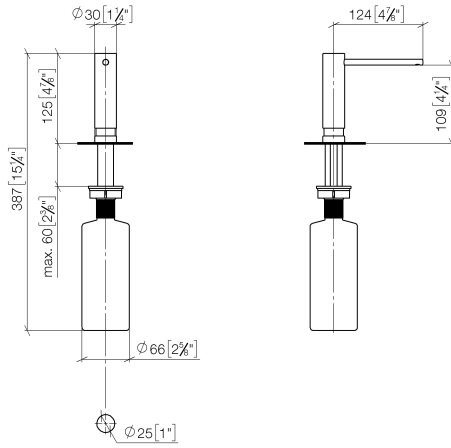

**Dispenser without rosette - Brushed Platinum**

ELIO

82 424 970

- 124mm projection
- 500 ml bottle
- can be filled from the top
- rotating pump head
- height 125 mm
- width 30mm
- hole diameter 25 mm

Fits ELIO, ENO, MEM, META SQUARE, SYNC and TARA ULTRA

Fits: ELIO, MEM, ENO, SYNC, TARA ULTRA, META SQUARE

	Brushed Platinum	82 424 970-06
	Chrome	82 424 970-00
	Platinum	82 424 970-08
	Durabrand (23kt Gold)	82 424 970-09
	Dark Chrome	82 424 970-19
	Brushed Durabrand (23kt Gold)	82 424 970-28
	Matte Black	82 424 970-33
	Brushed Champagne (22kt Gold)	82 424 970-46
	Champagne (22kt Gold)	82 424 970-47
	Brushed Chrome	82 424 970-93
	Brushed Dark Platinum	82 424 970-99

82 424 970

mm [inches]

82 424 970

Parts for other  
finishes can be found  
here: [Chrome](#)

### Spare parts list

No.	Item Number	Name	Quantity used	Delivery time
	90 10 10 539 00-06	dispenser	5	10