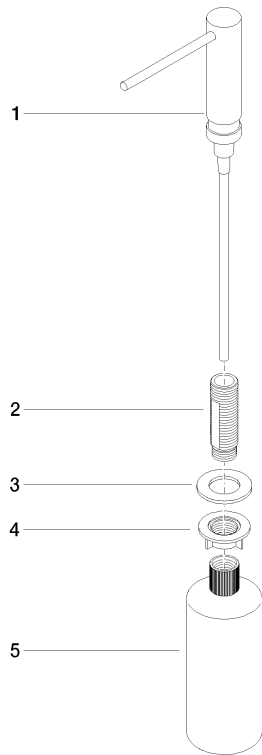

**Dispenser without rosette - Brushed Platinum**

ELIO

82 424 970

- 124mm projection
- 500 ml bottle
- can be filled from the top
- rotating pump head
- height 125 mm
- width 30mm
- hole diameter 25 mm

Fits ELIO, ENO, MEM, META SQUARE, SYNC and TARA ULTRA

Fits: ELIO, MEM, ENO, SYNC, TARA ULTRA, META SQUARE

	Brushed Platinum	82 424 970-06
	Chrome	82 424 970-00
	Platinum	82 424 970-08
	Durabrand (23kt Gold)	82 424 970-09
	Dark Chrome	82 424 970-19
	Brushed Durabrand (23kt Gold)	82 424 970-28
	Matte Black	82 424 970-33
	Brushed Champagne (22kt Gold)	82 424 970-46
	Champagne (22kt Gold)	82 424 970-47
	Brushed Chrome	82 424 970-93
	Brushed Dark Platinum	82 424 970-99

82 424 970

mm [inches]

82 424 970

Parts for other  
finishes can be found  
here: [Chrome](#)

### Spare parts list

No.	Item Number	Name	Quantity used	Delivery time
	90 10 10 539 00-06	dispenser	5	10