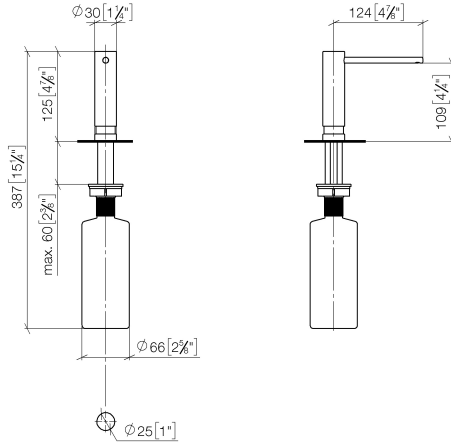

Dispenser without rosette - Platinum

ELIO

82 424 970

- 124mm projection
- 500 ml bottle
- can be filled from the top
- rotating pump head
- height 125 mm
- width 30mm
- hole diameter 25 mm

Fits ELIO, ENO, MEM, META SQUARE, SYNC and TARA ULTRA

Fits: ELIO, MEM, ENO, SYNC, TARA ULTRA, META SQUARE

	Platinum	82 424 970-08
	Chrome	82 424 970-00
	Brushed Platinum	82 424 970-06
	Durabrace (23kt Gold)	82 424 970-09
	Dark Chrome	82 424 970-19
	Brushed Durabrace (23kt Gold)	82 424 970-28
	Matte Black	82 424 970-33
	Brushed Champagne (22kt Gold)	82 424 970-46
	Champagne (22kt Gold)	82 424 970-47
	Brushed Chrome	82 424 970-93
	Brushed Dark Platinum	82 424 970-99

82 424 970

mm [inches]

82 424 970

Parts for other
finishes can be found
here: [Chrome](#)

Dispenser without rosette - Platinum

ELIO

82 424 970

Spare parts list

No.	Item Number	Name	Quantity used	Delivery time
	90 10 10 539 00-08	dispenser	5	40