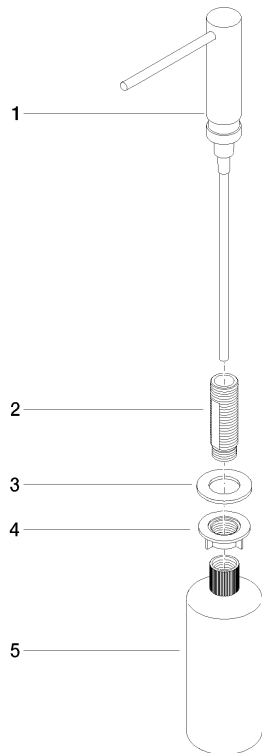

Dispenser without rosette - Durabronz (23kt Gold)

ELIO

82 424 970

- 124mm projection
- 500 ml bottle
- can be filled from the top
- rotating pump head
- height 125 mm
- width 30mm
- hole diameter 25 mm

Fits ELIO, ENO, MEM, META SQUARE, SYNC and TARA ULTRA

Fits: ELIO, MEM, ENO, SYNC, TARA ULTRA, META SQUARE

	Durabronz (23kt Gold)	82 424 970-09
	Chrome	82 424 970-00
	Brushed Platinum	82 424 970-06
	Platinum	82 424 970-08
	Dark Chrome	82 424 970-19
	Brushed Durabronz (23kt Gold)	82 424 970-28
	Matte Black	82 424 970-33
	Brushed Champagne (22kt Gold)	82 424 970-46
	Champagne (22kt Gold)	82 424 970-47
	Brushed Chrome	82 424 970-93
	Brushed Dark Platinum	82 424 970-99

82 424 970

mm [inches]

82 424 970

Parts for other
finishes can be found
here: [Chrome](#)

Dispenser without rosette - Durabross (23kt Gold)

ELIO

82 424 970

Spare parts list

No.	Item Number	Name	Quantity used	Delivery time
	90 10 10 539 00-09	dispenser	5	40