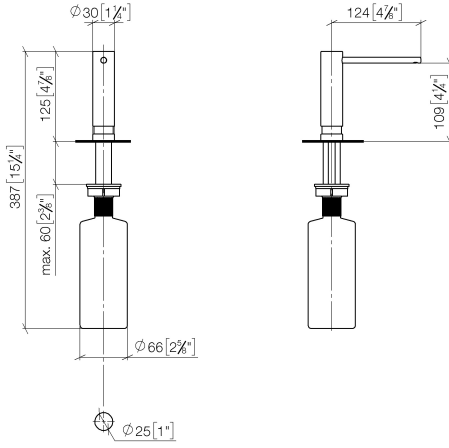

Dispenser without rosette - Durabronz (23kt Gold)

ELIO

82 424 970

- 124mm projection
- 500 ml bottle
- can be filled from the top
- rotating pump head
- height 125 mm
- width 30mm
- hole diameter 25 mm

Fits ELIO, ENO, MEM, META SQUARE, SYNC and TARA ULTRA

Fits: ELIO, MEM, ENO, SYNC, TARA ULTRA, META SQUARE

	Durabronz (23kt Gold)	82 424 970-09
	Chrome	82 424 970-00
	Brushed Platinum	82 424 970-06
	Platinum	82 424 970-08
	Dark Chrome	82 424 970-19
	Brushed Durabronz (23kt Gold)	82 424 970-28
	Matte Black	82 424 970-33
	Brushed Champagne (22kt Gold)	82 424 970-46
	Champagne (22kt Gold)	82 424 970-47
	Brushed Chrome	82 424 970-93
	Brushed Dark Platinum	82 424 970-99

82 424 970

mm [inches]

82 424 970

Parts for other
finishes can be found
here: [Chrome](#)

Dispenser without rosette - Durabross (23kt Gold)

ELIO

82 424 970

Spare parts list

No.	Item Number	Name	Quantity used	Delivery time
	90 10 10 539 00-09	dispenser	5	40