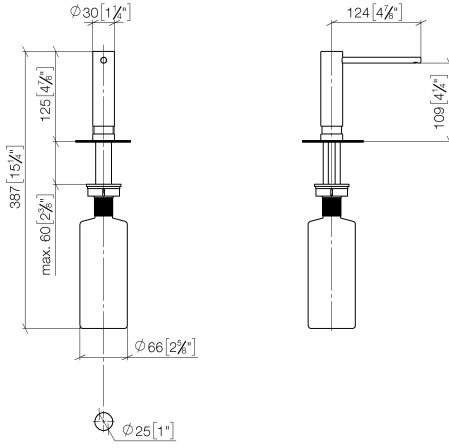

Dispenser without rosette - Dark Chrome

ELIO

82 424 970

- 124mm projection
- 500 ml bottle
- can be filled from the top
- rotating pump head
- height 125 mm
- width 30mm
- hole diameter 25 mm

Fits ELIO, ENO, MEM, META SQUARE, SYNC and TARA ULTRA

Fits: ELIO, MEM, ENO, SYNC, TARA ULTRA, META SQUARE

	Dark Chrome	82 424 970-19
	Chrome	82 424 970-00
	Brushed Platinum	82 424 970-06
	Platinum	82 424 970-08
	Durabress (23kt Gold)	82 424 970-09
	Brushed Durabress (23kt Gold)	82 424 970-28
	Matte Black	82 424 970-33
	Brushed Champagne (22kt Gold)	82 424 970-46
	Champagne (22kt Gold)	82 424 970-47
	Brushed Chrome	82 424 970-93
	Brushed Dark Platinum	82 424 970-99

82 424 970

mm [inches]

82 424 970

Parts for other
finishes can be found
here: [Chrome](#)

Dispenser without rosette - Dark Chrome

ELIO

82 424 970

Spare parts list