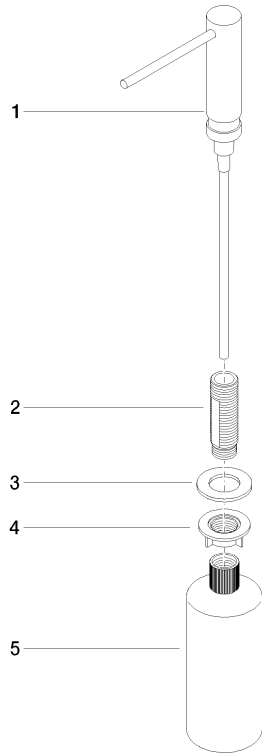

Dispenser without rosette - Dark Chrome

ELIO

82 424 970

- 124mm projection
- 500 ml bottle
- can be filled from the top
- rotating pump head
- height 125 mm
- width 30mm
- hole diameter 25 mm

Fits ELIO, ENO, MEM, META SQUARE, SYNC and TARA ULTRA

Fits: ELIO, MEM, ENO, SYNC, TARA ULTRA, META SQUARE

	Dark Chrome	82 424 970-19
	Chrome	82 424 970-00
	Brushed Platinum	82 424 970-06
	Platinum	82 424 970-08
	Durabress (23kt Gold)	82 424 970-09
	Brushed Durabress (23kt Gold)	82 424 970-28
	Matte Black	82 424 970-33
	Brushed Champagne (22kt Gold)	82 424 970-46
	Champagne (22kt Gold)	82 424 970-47
	Brushed Chrome	82 424 970-93
	Brushed Dark Platinum	82 424 970-99

82 424 970

mm [inches]

82 424 970

Parts for other
finishes can be found
here: [Chrome](#)

Dispenser without rosette - Dark Chrome

ELIO

82 424 970

Spare parts list