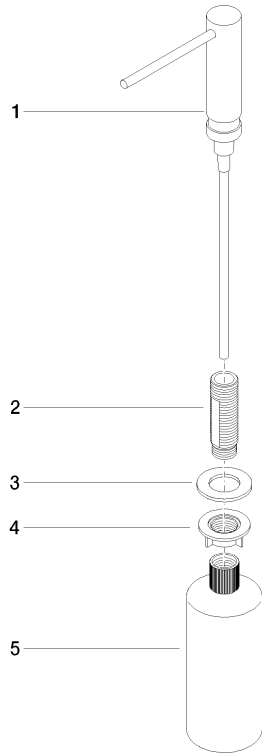

Dispenser without rosette - Brushed Durabronz (23kt Gold)

ELIO

82 424 970

- 124mm projection
- 500 ml bottle
- can be filled from the top
- rotating pump head
- height 125 mm
- width 30mm
- hole diameter 25 mm

Fits ELIO, ENO, MEM, META SQUARE, SYNC and TARA ULTRA

Fits: ELIO, MEM, ENO, SYNC, TARA ULTRA, META SQUARE

	Brushed Durabronz (23kt Gold)	82 424 970-28
	Chrome	82 424 970-00
	Brushed Platinum	82 424 970-06
	Platinum	82 424 970-08
	Durabronz (23kt Gold)	82 424 970-09
	Dark Chrome	82 424 970-19
	Matte Black	82 424 970-33
	Brushed Champagne (22kt Gold)	82 424 970-46
	Champagne (22kt Gold)	82 424 970-47
	Brushed Chrome	82 424 970-93
	Brushed Dark Platinum	82 424 970-99

82 424 970

mm [inches]

82 424 970

Parts for other finishes can be found here: [Chrome](#)

Dispenser without rosette - Brushed Durabronz (23kt Gold)

ELIO

82 424 970

Spare parts list

No.	Item Number	Name	Quantity used	Delivery time
	90 10 10 539 00-28	dispenser	5	20