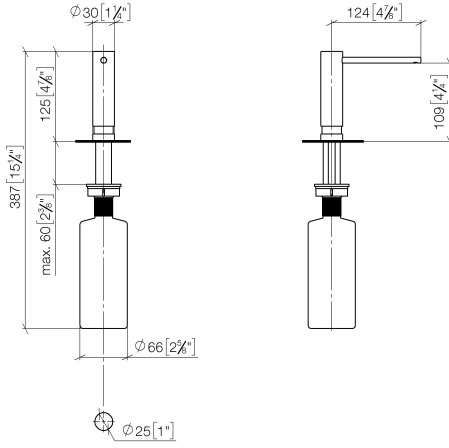

Dispenser without rosette - Brushed Durabronz (23kt Gold)

ELIO

82 424 970

- 124mm projection
- 500 ml bottle
- can be filled from the top
- rotating pump head
- height 125 mm
- width 30mm
- hole diameter 25 mm

Fits ELIO, ENO, MEM, META SQUARE, SYNC and TARA ULTRA

Fits: ELIO, MEM, ENO, SYNC, TARA ULTRA, META SQUARE

	Brushed Durabronz (23kt Gold)	82 424 970-28
	Chrome	82 424 970-00
	Brushed Platinum	82 424 970-06
	Platinum	82 424 970-08
	Durabronz (23kt Gold)	82 424 970-09
	Dark Chrome	82 424 970-19
	Matte Black	82 424 970-33
	Brushed Champagne (22kt Gold)	82 424 970-46
	Champagne (22kt Gold)	82 424 970-47
	Brushed Chrome	82 424 970-93
	Brushed Dark Platinum	82 424 970-99

82 424 970

mm [inches]

82 424 970

Parts for other finishes can be found here: [Chrome](#)

Dispenser without rosette - Brushed Durabronz (23kt Gold)

ELIO

82 424 970

Spare parts list

No.	Item Number	Name	Quantity used	Delivery time
	90 10 10 539 00-28	dispenser	5	20