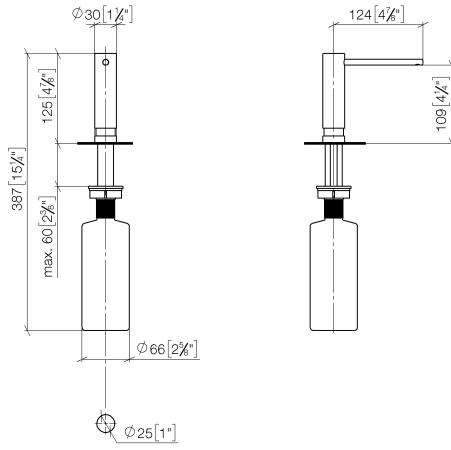

Dispenser without rosette - Matte Black

ELIO

82 424 970

- 124mm projection
- 500 ml bottle
- can be filled from the top
- rotating pump head
- height 125 mm
- width 30mm
- hole diameter 25 mm

Fits ELIO, ENO, MEM, META SQUARE, SYNC and TARA ULTRA

Fits: ELIO, MEM, ENO, SYNC, TARA ULTRA, META SQUARE

	Matte Black	82 424 970-33
	Chrome	82 424 970-00
	Brushed Platinum	82 424 970-06
	Platinum	82 424 970-08
	Durabronze (23kt Gold)	82 424 970-09
	Dark Chrome	82 424 970-19
	Brushed Durabronze (23kt Gold)	82 424 970-28
	Brushed Champagne (22kt Gold)	82 424 970-46
	Champagne (22kt Gold)	82 424 970-47
	Brushed Chrome	82 424 970-93
	Brushed Dark Platinum	82 424 970-99

82 424 970

mm [inches]

82 424 970

Parts for other
finishes can be found
here: [Chrome](#)

Dispenser without rosette - Matte Black

ELIO

82 424 970

Spare parts list

No.	Item Number	Name	Quantity used	Delivery time
	90 10 10 539 00-33	dispenser	5	30