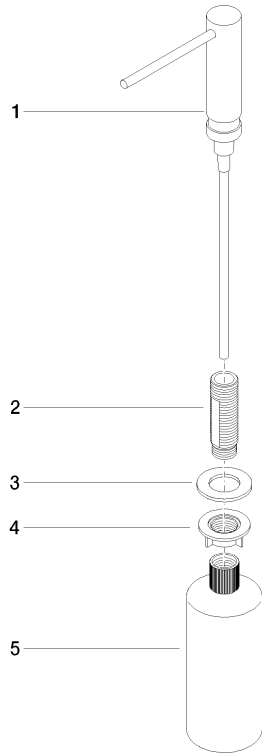

Dispenser without rosette - Matte Black

ELIO

82 424 970

- 124mm projection
- 500 ml bottle
- can be filled from the top
- rotating pump head
- height 125 mm
- width 30mm
- hole diameter 25 mm

Fits ELIO, ENO, MEM, META SQUARE, SYNC and TARA ULTRA

Fits: ELIO, MEM, ENO, SYNC, TARA ULTRA, META SQUARE

	Matte Black	82 424 970-33
	Chrome	82 424 970-00
	Brushed Platinum	82 424 970-06
	Platinum	82 424 970-08
	Durabronze (23kt Gold)	82 424 970-09
	Dark Chrome	82 424 970-19
	Brushed Durabronze (23kt Gold)	82 424 970-28
	Brushed Champagne (22kt Gold)	82 424 970-46
	Champagne (22kt Gold)	82 424 970-47
	Brushed Chrome	82 424 970-93
	Brushed Dark Platinum	82 424 970-99

82 424 970

mm [inches]

82 424 970

Parts for other
finishes can be found
here: [Chrome](#)

Dispenser without rosette - Matte Black

ELIO

82 424 970

Spare parts list

No.	Item Number	Name	Quantity used	Delivery time
	90 10 10 539 00-33	dispenser	5	30