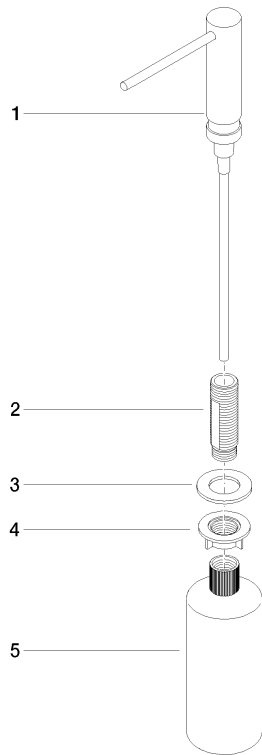

Dispenser without rosette - Brushed Champagne (22kt Gold)

ELIO

82 424 970

- 124mm projection
- 500 ml bottle
- can be filled from the top
- rotating pump head
- height 125 mm
- width 30mm
- hole diameter 25 mm

Fits ELIO, ENO, MEM, META SQUARE, SYNC and TARA ULTRA

Fits: ELIO, MEM, ENO, SYNC, TARA ULTRA, META SQUARE

	Brushed Champagne (22kt Gold)	82 424 970-46
	Chrome	82 424 970-00
	Brushed Platinum	82 424 970-06
	Platinum	82 424 970-08
	Durabrand (23kt Gold)	82 424 970-09
	Dark Chrome	82 424 970-19
	Brushed Durabrand (23kt Gold)	82 424 970-28
	Matte Black	82 424 970-33
	Champagne (22kt Gold)	82 424 970-47
	Brushed Chrome	82 424 970-93
	Brushed Dark Platinum	82 424 970-99

82 424 970

mm [inches]

82 424 970

Parts for other
finishes can be found
here: [Chrome](#)

Dispenser without rosette - Brushed Champagne (22kt Gold)

ELIO

82 424 970

Spare parts list

No.	Item Number	Name	Quantity used	Delivery time
	90 10 10 539 00-46	dispenser	5	30