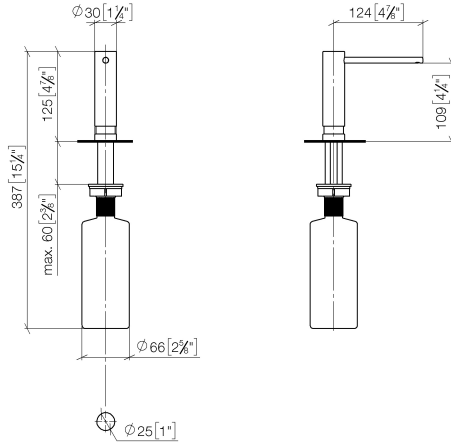

Dispenser without rosette - Brushed Champagne (22kt Gold)

ELIO

82 424 970

- 124mm projection
- 500 ml bottle
- can be filled from the top
- rotating pump head
- height 125 mm
- width 30mm
- hole diameter 25 mm

Fits ELIO, ENO, MEM, META SQUARE, SYNC and TARA ULTRA

Fits: ELIO, MEM, ENO, SYNC, TARA ULTRA, META SQUARE

	Brushed Champagne (22kt Gold)	82 424 970-46
	Chrome	82 424 970-00
	Brushed Platinum	82 424 970-06
	Platinum	82 424 970-08
	Durabrand (23kt Gold)	82 424 970-09
	Dark Chrome	82 424 970-19
	Brushed Durabrand (23kt Gold)	82 424 970-28
	Matte Black	82 424 970-33
	Champagne (22kt Gold)	82 424 970-47
	Brushed Chrome	82 424 970-93
	Brushed Dark Platinum	82 424 970-99

82 424 970

mm [inches]

82 424 970

Parts for other
finishes can be found
here: [Chrome](#)

Dispenser without rosette - Brushed Champagne (22kt Gold)

ELIO

82 424 970

Spare parts list

No.	Item Number	Name	Quantity used	Delivery time
	90 10 10 539 00-46	dispenser	5	30