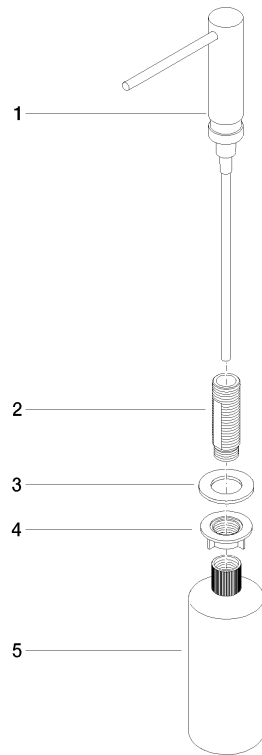

Dispenser without rosette - Champagne (22kt Gold)

ELIO

82 424 970

- 124mm projection
- 500 ml bottle
- can be filled from the top
- rotating pump head
- height 125 mm
- width 30mm
- hole diameter 25 mm

Fits ELIO, ENO, MEM, META SQUARE, SYNC and TARA ULTRA

Fits: ELIO, MEM, ENO, SYNC, TARA ULTRA, META SQUARE

	Champagne (22kt Gold)	82 424 970-47
	Chrome	82 424 970-00
	Brushed Platinum	82 424 970-06
	Platinum	82 424 970-08
	Durabrace (23kt Gold)	82 424 970-09
	Dark Chrome	82 424 970-19
	Brushed Durabrace (23kt Gold)	82 424 970-28
	Matte Black	82 424 970-33
	Brushed Champagne (22kt Gold)	82 424 970-46
	Brushed Chrome	82 424 970-93
	Brushed Dark Platinum	82 424 970-99

82 424 970

mm [inches]

82 424 970

Parts for other
finishes can be found
here: [Chrome](#)

Dispenser without rosette - Champagne (22kt Gold)

ELIO

82 424 970

Spare parts list

No.	Item Number	Name	Quantity used	Delivery time
	90 10 10 539 00-47	dispenser	5	30