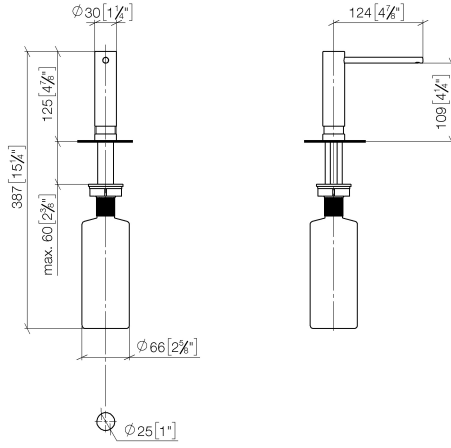

Dispenser without rosette - Champagne (22kt Gold)

ELIO

82 424 970

- 124mm projection
- 500 ml bottle
- can be filled from the top
- rotating pump head
- height 125 mm
- width 30mm
- hole diameter 25 mm

Fits ELIO, ENO, MEM, META SQUARE, SYNC and TARA ULTRA

Fits: ELIO, MEM, ENO, SYNC, TARA ULTRA, META SQUARE

	Champagne (22kt Gold)	82 424 970-47
	Chrome	82 424 970-00
	Brushed Platinum	82 424 970-06
	Platinum	82 424 970-08
	Durabrace (23kt Gold)	82 424 970-09
	Dark Chrome	82 424 970-19
	Brushed Durabrace (23kt Gold)	82 424 970-28
	Matte Black	82 424 970-33
	Brushed Champagne (22kt Gold)	82 424 970-46
	Brushed Chrome	82 424 970-93
	Brushed Dark Platinum	82 424 970-99

82 424 970

mm [inches]

82 424 970

Parts for other
finishes can be found
here: [Chrome](#)

Dispenser without rosette - Champagne (22kt Gold)

ELIO

82 424 970

Spare parts list

No.	Item Number	Name	Quantity used	Delivery time
	90 10 10 539 00-47	dispenser	5	30