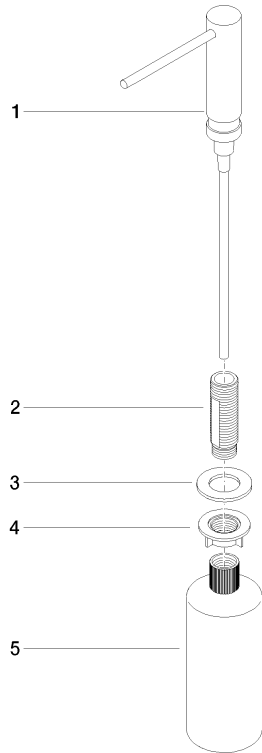

Dispenser without rosette - Brushed Chrome

ELIO

82 424 970

- 124mm projection
- 500 ml bottle
- can be filled from the top
- rotating pump head
- height 125 mm
- width 30mm
- hole diameter 25 mm

Fits ELIO, ENO, MEM, META SQUARE, SYNC and TARA ULTRA

Fits: ELIO, MEM, ENO, SYNC, TARA ULTRA, META SQUARE

	Brushed Chrome	82 424 970-93
	Chrome	82 424 970-00
	Brushed Platinum	82 424 970-06
	Platinum	82 424 970-08
	Durabrand (23kt Gold)	82 424 970-09
	Dark Chrome	82 424 970-19
	Brushed Durabrand (23kt Gold)	82 424 970-28
	Matte Black	82 424 970-33
	Brushed Champagne (22kt Gold)	82 424 970-46
	Champagne (22kt Gold)	82 424 970-47
	Brushed Dark Platinum	82 424 970-99

Dispenser without rosette - Brushed Chrome

82 424 970

mm [inches]

82 424 970

Parts for other
finishes can be found
here: [Chrome](#)

Dispenser without rosette - Brushed Chrome

ELIO

82 424 970

Spare parts list

No.	Item Number	Name	Quantity used	Delivery time
	90 10 10 539 00-93	dispenser	5	20