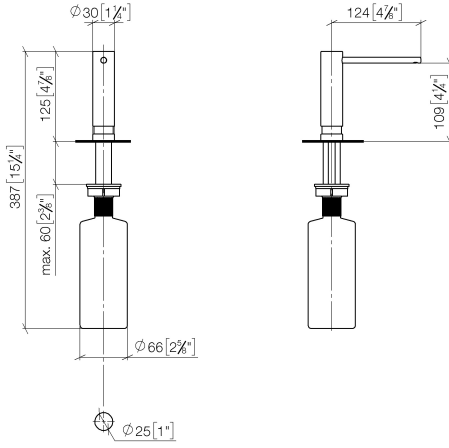

Dispenser without rosette - Brushed Chrome

ELIO

82 424 970

- 124mm projection
- 500 ml bottle
- can be filled from the top
- rotating pump head
- height 125 mm
- width 30mm
- hole diameter 25 mm

Fits ELIO, ENO, MEM, META SQUARE, SYNC and TARA ULTRA

Fits: ELIO, MEM, ENO, SYNC, TARA ULTRA, META SQUARE

	Brushed Chrome	82 424 970-93
	Chrome	82 424 970-00
	Brushed Platinum	82 424 970-06
	Platinum	82 424 970-08
	Durabrand (23kt Gold)	82 424 970-09
	Dark Chrome	82 424 970-19
	Brushed Durabrand (23kt Gold)	82 424 970-28
	Matte Black	82 424 970-33
	Brushed Champagne (22kt Gold)	82 424 970-46
	Champagne (22kt Gold)	82 424 970-47
	Brushed Dark Platinum	82 424 970-99

Dispenser without rosette - Brushed Chrome

82 424 970

mm [inches]

82 424 970

Parts for other
finishes can be found
here: [Chrome](#)

Dispenser without rosette - Brushed Chrome

ELIO

82 424 970

Spare parts list

No.	Item Number	Name	Quantity used	Delivery time
	90 10 10 539 00-93	dispenser	5	20