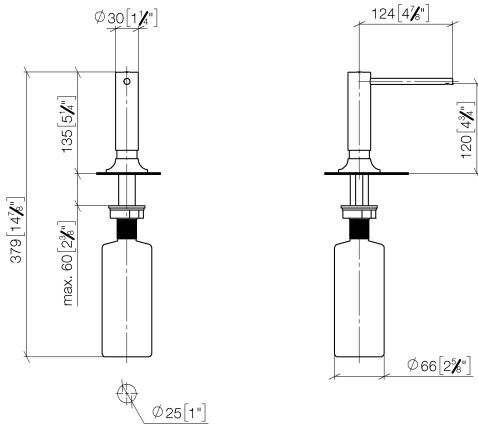

82 434 809

- 140mm projection
- 500 ml bottle
- can be filled from the top
- rotating pump head
- height 124 mm
- rosette Ø 55 mm
- hole diameter 25 mm

	Chrome	82 434 809-00
	Brushed Platinum	82 434 809-06
	Platinum	82 434 809-08
	Durabronze (23kt Gold)	82 434 809-09
	Dark Chrome	82 434 809-19
	Brushed Durabronze (23kt Gold)	82 434 809-28
	Matte Black	82 434 809-33
	Brushed Champagne (22kt Gold)	82 434 809-46
	Champagne (22kt Gold)	82 434 809-47
	Brushed Chrome	82 434 809-93
	Brushed Dark Platinum	82 434 809-99

82 434 809

mm [inches]

82 434 809

Parts for other finishes can be found here: Brushed Platinum

Spare parts list

No.	Item Number	Name	Quantity used	Delivery time
1	90 10 10 534 00-00	dispenser	1	10
2	90 27 87 042 00-00	rosette	1	10
3	09 14 10 112 90	seal	1	2
4	08 10 10 527 90	holder	1	2
5	05 23 10 001 00 90	fixing set	1	2
6	90 10 10 603 00 90	container	1	2