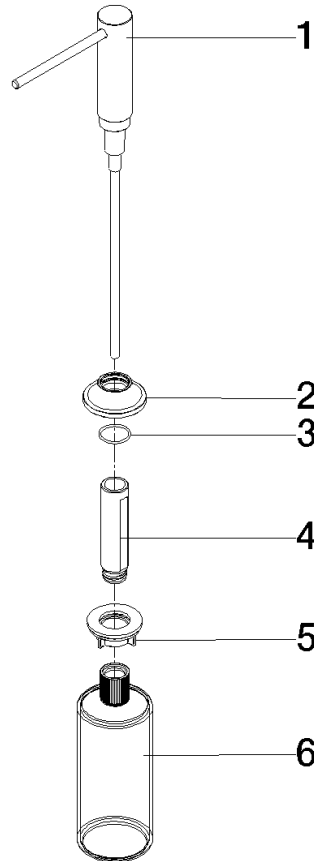

82 434 809

- 140mm projection
- 500 ml bottle
- can be filled from the top
- rotating pump head
- height 124 mm
- rosette Ø 55 mm
- hole diameter 25 mm

	Chrome	82 434 809-00
	Brushed Platinum	82 434 809-06
	Platinum	82 434 809-08
	Durabronze (23kt Gold)	82 434 809-09
	Dark Chrome	82 434 809-19
	Brushed Durabronze (23kt Gold)	82 434 809-28
	Matte Black	82 434 809-33
	Brushed Champagne (22kt Gold)	82 434 809-46
	Champagne (22kt Gold)	82 434 809-47
	Brushed Chrome	82 434 809-93
	Brushed Dark Platinum	82 434 809-99

82 434 809

mm [inches]

82 434 809

Parts for other finishes can be found here: Brushed Platinum

Spare parts list

No.	Item Number	Name	Quantity used	Delivery time
1	90 10 10 534 00-00	dispenser	1	10
2	90 27 87 042 00-00	rosette	1	10
3	09 14 10 112 90	seal	1	2
4	08 10 10 527 90	holder	1	2
5	05 23 10 001 00 90	fixing set	1	2
6	90 10 10 603 00 90	container	1	2