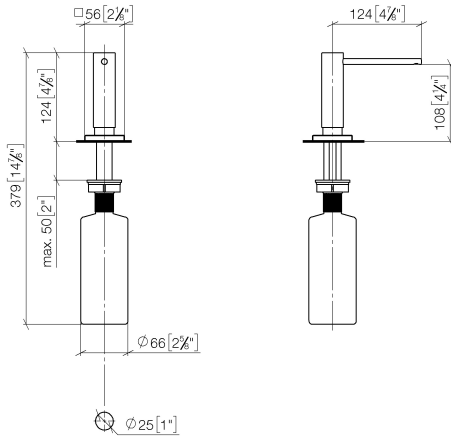

Dispenser with rosette - Chrome

LOT

82 439 970

- 124mm projection
- 500 ml bottle
- can be filled from the top
- rotating pump head
- height 124 mm
- hole diameter 25 mm
- individual rosette 55 x 55 mm

Fits LOT

	Chrome	82 439 970-00
	Brushed Platinum	82 439 970-06
	Platinum	82 439 970-08
	Durabness (23kt Gold)	82 439 970-09
	Dark Chrome	82 439 970-19
	Brushed Durabness (23kt Gold)	82 439 970-28
	Brushed Champagne (22kt Gold)	82 439 970-46
	Champagne (22kt Gold)	82 439 970-47
	Brushed Chrome	82 439 970-93
	Brushed Dark Platinum	82 439 970-99

82 439 970

mm [inches]

82 439 970

Parts for other finishes can be found here: [Brushed](#)
[Platinum](#)

Spare parts list

No.	Item Number	Name	Quantity used	Delivery time
1	90 10 10 538 00-00	dispenser	1	10
2	08 27 97 505-00	rosette	1	10
3	08 10 10 624 90	disc	1	2
4	09 14 10 151 90	seal	1	2
5	08 10 10 527 90	holder	1	2
6	09 14 05 014 90	seal	1	2
7	08 10 10 517 90	nut	1	2
8	90 10 10 603 00 90	container	1	2