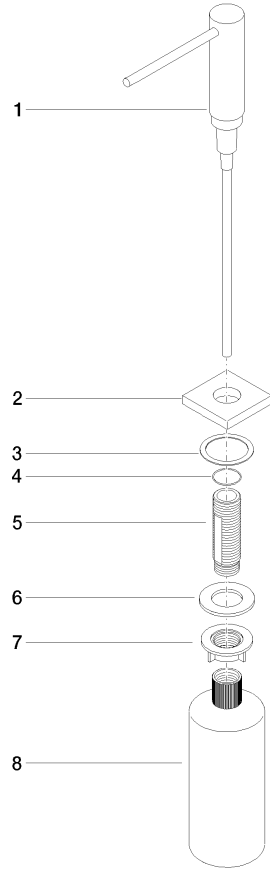

Dispenser with rosette - Chrome

LOT

82 439 970

- 124mm projection
- 500 ml bottle
- can be filled from the top
- rotating pump head
- height 124 mm
- hole diameter 25 mm
- individual rosette 55 x 55 mm

Fits LOT

	Chrome	82 439 970-00
	Brushed Platinum	82 439 970-06
	Platinum	82 439 970-08
	Durabness (23kt Gold)	82 439 970-09
	Dark Chrome	82 439 970-19
	Brushed Durabness (23kt Gold)	82 439 970-28
	Brushed Champagne (22kt Gold)	82 439 970-46
	Champagne (22kt Gold)	82 439 970-47
	Brushed Chrome	82 439 970-93
	Brushed Dark Platinum	82 439 970-99

82 439 970

mm [inches]

82 439 970

Parts for other finishes can be found here: [Brushed](#)
[Platinum](#)

Spare parts list

No.	Item Number	Name	Quantity used	Delivery time
1	90 10 10 538 00-00	dispenser	1	10
2	08 27 97 505-00	rosette	1	10
3	08 10 10 624 90	disc	1	2
4	09 14 10 151 90	seal	1	2
5	08 10 10 527 90	holder	1	2
6	09 14 05 014 90	seal	1	2
7	08 10 10 517 90	nut	1	2
8	90 10 10 603 00 90	container	1	2