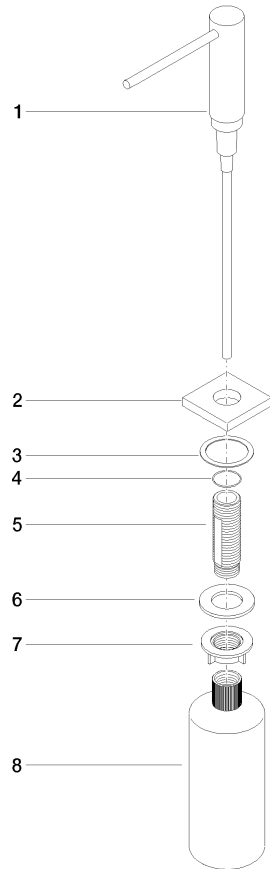

## Dispenser with rosette - Brushed Champagne (22kt Gold)

---

82 439 970 Product version from 4/1/2025

- 124mm projection
- 500 ml bottle
- can be filled from the top
- rotating pump head
- height 124 mm
- hole diameter 25 mm
- individual rosette 55 x 55 mm

## Dispenser with rosette - Brushed Champagne (22kt Gold)

82 439 970 Product version from 4/1/2025

mm [inches]

## Dispenser with rosette - Brushed Champagne (22kt Gold)

82 439 970 Product version from 4/1/2025

### Spare parts list

No.	Item Number	Name	Quantity used	Delivery time
1	90 10 10 538 00-46	dispenser	1	50
2	08 27 97 505-46	rosette	1	30
3	08 10 10 624 90	disc	1	2
4	09 14 10 151 90	seal	1	2
5	08 10 10 527 90	holder	1	2
6	09 14 05 014 90	seal	1	2
7	08 10 10 517 90	nut	1	2
8	90 10 10 603 00 90	container	1	2