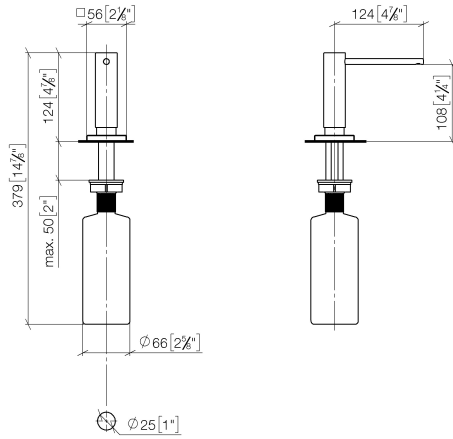

## Dispenser with rosette - Brushed Champagne (22kt Gold)

---

82 439 970 Product version from 4/1/2025

- 124mm projection
- 500 ml bottle
- can be filled from the top
- rotating pump head
- height 124 mm
- hole diameter 25 mm
- individual rosette 55 x 55 mm

Fits LOT

## Dispenser with rosette - Brushed Champagne (22kt Gold)

82 439 970 Product version from 4/1/2025

mm [inches]

### Spare parts list

No.	Item Number	Name	Quantity used	Delivery time
1	90 10 10 538 00-46	dispenser	1	50
2	08 27 97 505-46	rosette	1	30
3	08 10 10 624 90	disc	1	2
4	09 14 10 151 90	seal	1	2
5	08 10 10 527 90	holder	1	2
6	09 14 05 014 90	seal	1	2
7	08 10 10 517 90	nut	1	2
8	90 10 10 603 00 90	container	1	2