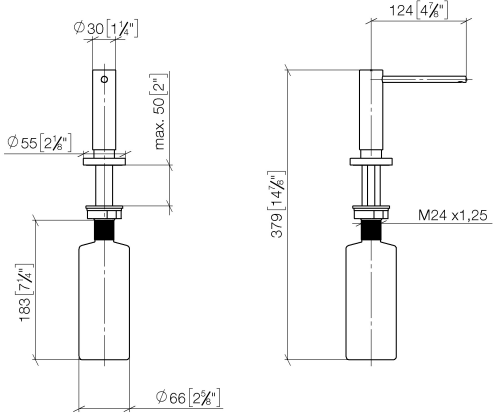

Dispenser with rosette - Chrome

ELIO

82 444 970

- 124mm projection
- 500 ml bottle
- can be filled from the top
- rotating pump head
- height 124 mm
- rosette Ø 55 mm
- hole diameter 25 mm

Fits ELIO, ENO, MEM, META SQUARE, SYNC, TARA and TARA ULTRA

Fits: ELIO, MEM, TARA, TARA ULTRA, META SQUARE

	Chrome	82 444 970-00
	Brushed Platinum	82 444 970-06
	Platinum	82 444 970-08
	Durabress (23kt Gold)	82 444 970-09
	Dark Chrome	82 444 970-19
	Brushed Durabress (23kt Gold)	82 444 970-28
	Matte Black	82 444 970-33
	Brushed Champagne (22kt Gold)	82 444 970-46
	Champagne (22kt Gold)	82 444 970-47
	Brushed Chrome	82 444 970-93
	Brushed Dark Platinum	82 444 970-99

Dispenser with rosette - Chrome

82 444 970

mm [inches]

82 444 970

Parts for other
finishes can be found
here: Brushed
Platinum

Dispenser with rosette - Chrome

ELIO

82 444 970

Spare parts list

No.	Item Number	Name	Quantity used	Delivery time
	90 10 10 538 00-00	dispenser	6	10