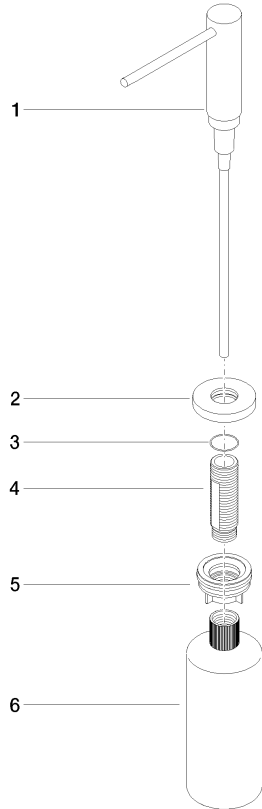

Dispenser with rosette - Chrome

ELIO

82 444 970

- 124mm projection
- 500 ml bottle
- can be filled from the top
- rotating pump head
- height 124 mm
- rosette Ø 55 mm
- hole diameter 25 mm

Fits ELIO, ENO, MEM, META SQUARE, SYNC, TARA and TARA ULTRA

Fits: ELIO, MEM, TARA, TARA ULTRA, META SQUARE

	Chrome	82 444 970-00
	Brushed Platinum	82 444 970-06
	Platinum	82 444 970-08
	Durabress (23kt Gold)	82 444 970-09
	Dark Chrome	82 444 970-19
	Brushed Durabress (23kt Gold)	82 444 970-28
	Matte Black	82 444 970-33
	Brushed Champagne (22kt Gold)	82 444 970-46
	Champagne (22kt Gold)	82 444 970-47
	Brushed Chrome	82 444 970-93
	Brushed Dark Platinum	82 444 970-99

Dispenser with rosette - Chrome

82 444 970

mm [inches]

82 444 970

Parts for other
finishes can be found
here: Brushed
Platinum

Dispenser with rosette - Chrome

ELIO

82 444 970

Spare parts list

No.	Item Number	Name	Quantity used	Delivery time
	90 10 10 538 00-00	dispenser	6	10