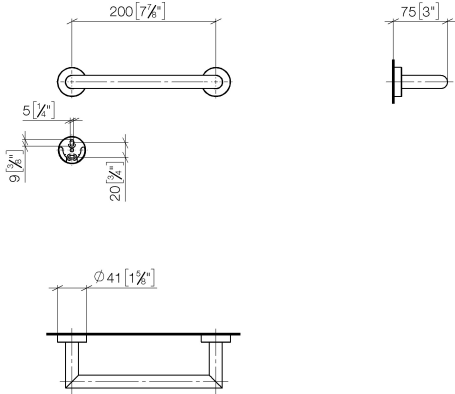

Bath grip - Brushed Light Gold

LISSÉ

83 020 979

- gauge 200 mm
- width 240mm
- height 40 mm
- rosette Ø 40 mm
- 75mm projection

Fits: LISSÉ, META

	Brushed Light Gold	83 020 979-27
	Chrome	83 020 979-00
	Brushed Platinum	83 020 979-06
	Dark Chrome	83 020 979-19
	Light Gold	83 020 979-26
	Matte Black	83 020 979-33
	Brushed Bronze	83 020 979-42
	Brushed Champagne (22kt Gold)	83 020 979-46
	Champagne (22kt Gold)	83 020 979-47
	Brushed Chrome	83 020 979-93
	Brushed Dark Platinum	83 020 979-99

83 020 979

mm [inches]

83 020 979

Product version from 7/1/2023

Parts for other
finishes can be found
here: [Chrome](#)

Bath grip - Brushed Light Gold

LISSE

83 020 979

Spare parts list

Product version from 7/1/2023

No.	Item Number	Name	Quantity used	Delivery time
	05 28 22 545 00-27	holder	11	60