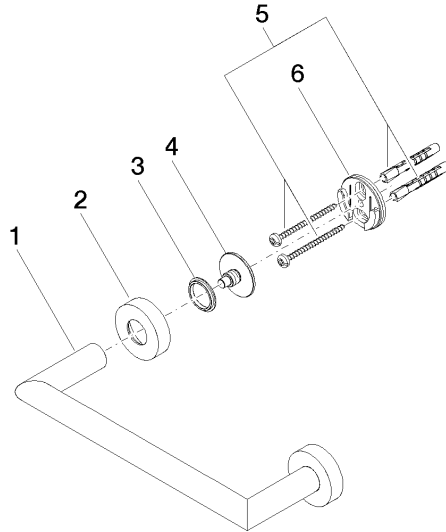

Bath grip - Brushed Light Gold

LISSÉ

83 020 979

- gauge 200 mm
- width 240mm
- height 40 mm
- rosette Ø 40 mm
- 75mm projection

Fits: LISSÉ, META

	Brushed Light Gold	83 020 979-27
	Chrome	83 020 979-00
	Brushed Platinum	83 020 979-06
	Dark Chrome	83 020 979-19
	Light Gold	83 020 979-26
	Matte Black	83 020 979-33
	Brushed Bronze	83 020 979-42
	Brushed Champagne (22kt Gold)	83 020 979-46
	Champagne (22kt Gold)	83 020 979-47
	Brushed Chrome	83 020 979-93
	Brushed Dark Platinum	83 020 979-99

83 020 979

mm [inches]

83 020 979

Product version from 7/1/2023

Parts for other
finishes can be found
here: [Chrome](#)

Bath grip - Brushed Light Gold

LISSE

83 020 979

Spare parts list

Product version from 7/1/2023

No.	Item Number	Name	Quantity used	Delivery time
	05 28 22 545 00-27	holder	11	60