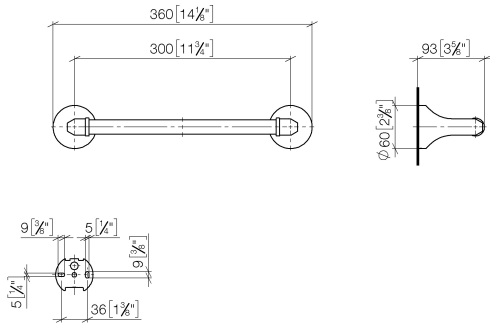

83 030 361

- gauge 300 mm
- width 360mm
- height 60 mm
- rosette Ø 60 mm
- 90mm projection

	Chrome	83 030 361-00
	Brushed Platinum	83 030 361-06
	Platinum	83 030 361-08
	Durabress (23kt Gold)	83 030 361-09
	Brushed Durabress (23kt Gold)	83 030 361-28
	Brushed Dark Platinum	83 030 361-99

Recommended miscellaneous

MADISON Mounting for towel bar/tumbler mounting on two sides - 12 358 970 90
 •for towel bar mounting plus towel bar mounting on back.

83 030 361

mm [inches]

83 030 361

Spare parts list

No.	Item Number	Name	Quantity used	Delivery time
1	05 17 97 507 00 90	fixing set	2	2
2	04 31 11 140 00 90	pin	2	2