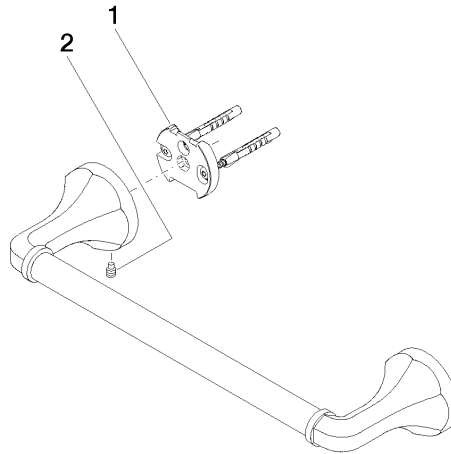

83 030 361

- gauge 300 mm
- width 360mm
- height 60 mm
- rosette Ø 60 mm
- 90mm projection

	Chrome	83 030 361-00
	Brushed Platinum	83 030 361-06
	Platinum	83 030 361-08
	Durabress (23kt Gold)	83 030 361-09
	Brushed Durabress (23kt Gold)	83 030 361-28
	Brushed Dark Platinum	83 030 361-99

Recommended miscellaneous

MADISON Mounting for towel bar/tumbler mounting on two sides - 12 358 970 90
 •for towel bar mounting plus towel bar mounting on back.

83 030 361

mm [inches]

83 030 361

Spare parts list

No.	Item Number	Name	Quantity used	Delivery time
1	05 17 97 507 00 90	fixing set	2	2
2	04 31 11 140 00 90	pin	2	2