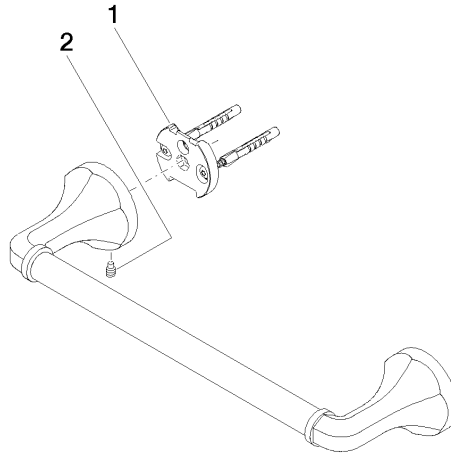

**MADISON Bath grip - Brushed Platinum**

MADISON

83 030 361

- gauge 300 mm
- width 360mm
- height 60 mm
- rosette Ø 60 mm
- 90mm projection

	Brushed Platinum	83 030 361-06
	Chrome	83 030 361-00
	Platinum	83 030 361-08
	Durabress (23kt Gold)	83 030 361-09
	Brushed Durabress (23kt Gold)	83 030 361-28
	Brushed Dark Platinum	83 030 361-99

**Recommended miscellaneous**

**MADISON Mounting for towel bar/tumbler mounting on two sides -** 12 358 970 90  
 ●for towel bar mounting plus towel bar mounting on back.

83 030 361

mm [inches]

83 030 361

**Product version from 7/3/2016**

MADISON Bath grip - Brushed Platinum

MADISON

83 030 361

**Spare parts list**

**Product version from 7/3/2016**

No.	Item Number	Name	Quantity used	Delivery time
	05 17 97 507 00 90	fixing set	4	2