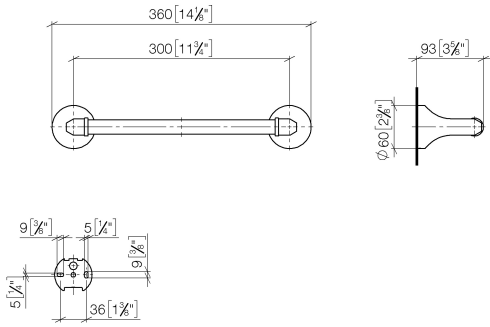

**MADISON Bath grip - Brushed Platinum**

MADISON

83 030 361

- gauge 300 mm
- width 360mm
- height 60 mm
- rosette Ø 60 mm
- 90mm projection

	Brushed Platinum	83 030 361-06
	Chrome	83 030 361-00
	Platinum	83 030 361-08
	Durabress (23kt Gold)	83 030 361-09
	Brushed Durabress (23kt Gold)	83 030 361-28
	Brushed Dark Platinum	83 030 361-99

**Recommended miscellaneous**

**MADISON Mounting for towel bar/tumbler mounting on two sides -** 12 358 970 90  
 ●for towel bar mounting plus towel bar mounting on back.

83 030 361

mm [inches]

83 030 361

**Product version from 7/3/2016**

MADISON Bath grip - Brushed Platinum

MADISON

83 030 361

**Spare parts list**

**Product version from 7/3/2016**

No.	Item Number	Name	Quantity used	Delivery time
	05 17 97 507 00 90	fixing set	4	2