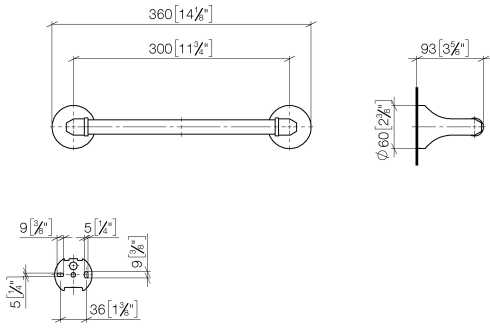

83 030 361

- gauge 300 mm
- width 360mm
- height 60 mm
- rosette Ø 60 mm
- 90mm projection

	Platinum	83 030 361-08
	Chrome	83 030 361-00
	Brushed Platinum	83 030 361-06
	Durabress (23kt Gold)	83 030 361-09
	Brushed Durabress (23kt Gold)	83 030 361-28
	Brushed Dark Platinum	83 030 361-99

Recommended miscellaneous

- MADISON Mounting for towel bar/tumbler mounting on two sides -** 12 358 970 90
- for towel bar mounting plus towel bar mounting on back.

83 030 361

mm [inches]

Product version from 7/3/2016