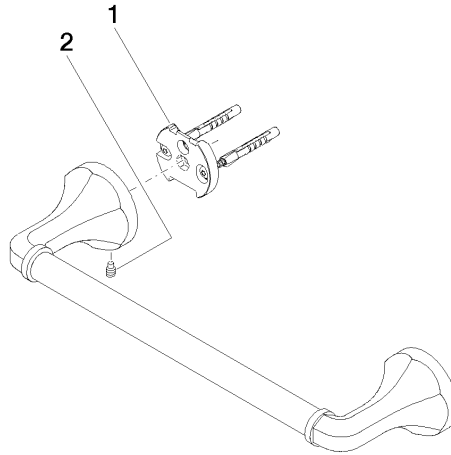

83 030 361

- gauge 300 mm
- width 360mm
- height 60 mm
- rosette Ø 60 mm
- 90mm projection

	Platinum	83 030 361-08
	Chrome	83 030 361-00
	Brushed Platinum	83 030 361-06
	Durabress (23kt Gold)	83 030 361-09
	Brushed Durabress (23kt Gold)	83 030 361-28
	Brushed Dark Platinum	83 030 361-99

Recommended miscellaneous

- MADISON Mounting for towel bar/tumbler mounting on two sides -** 12 358 970 90
- for towel bar mounting plus towel bar mounting on back.

83 030 361

mm [inches]

Product version from 7/3/2016

83 030 361

Spare parts list

Product version from 7/3/2016

No.	Item Number	Name	Quantity used	Delivery time
	05 17 97 507 00 90	fixing set	4	2