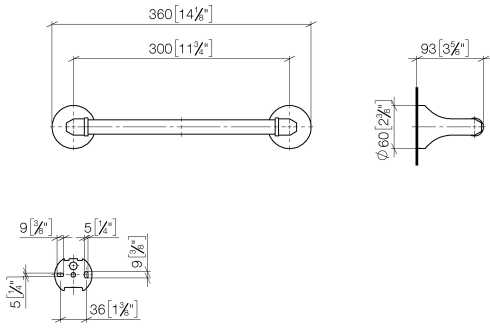

MADISON Bath grip - Durabronss (23kt Gold)

MADISON

83 030 361

- gauge 300 mm
- width 360mm
- height 60 mm
- rosette Ø 60 mm
- 90mm projection

	Durabronss (23kt Gold)	83 030 361-09
	Chrome	83 030 361-00
	Brushed Platinum	83 030 361-06
	Platinum	83 030 361-08
	Brushed Durabronss (23kt Gold)	83 030 361-28
	Brushed Dark Platinum	83 030 361-99

Recommended miscellaneous

MADISON Mounting for towel bar/tumbler mounting on two sides - 12 358 970 90
 •for towel bar mounting plus towel bar mounting on back.

MADISON Bath grip - Durabronz (23kt Gold)

MADISON

83 030 361

mm [inches]

83 030 361

Product version from 7/3/2016

MADISON Bath grip - Durabrass (23kt Gold)

MADISON

83 030 361