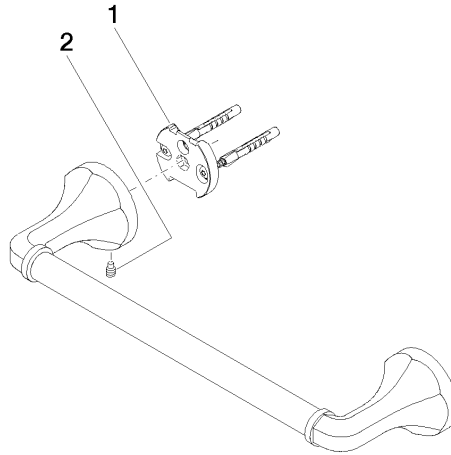

MADISON Bath grip - Durabronss (23kt Gold)

MADISON

83 030 361

- gauge 300 mm
- width 360mm
- height 60 mm
- rosette Ø 60 mm
- 90mm projection

	Durabronss (23kt Gold)	83 030 361-09
	Chrome	83 030 361-00
	Brushed Platinum	83 030 361-06
	Platinum	83 030 361-08
	Brushed Durabronss (23kt Gold)	83 030 361-28
	Brushed Dark Platinum	83 030 361-99

Recommended miscellaneous

MADISON Mounting for towel bar/tumbler mounting on two sides - 12 358 970 90
 •for towel bar mounting plus towel bar mounting on back.

MADISON Bath grip - Durabronz (23kt Gold)

MADISON

83 030 361

mm [inches]

83 030 361

Product version from 7/3/2016

MADISON Bath grip - Durabrass (23kt Gold)

MADISON

83 030 361

Spare parts list

Product version from 7/3/2016

No.	Item Number	Name	Quantity used	Delivery time
	05 17 97 507 00 90	fixing set	4	2