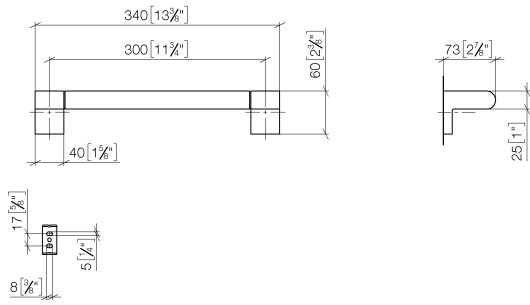

IMO Bath grip - Dark Chrome

83 030 670 Product version from 4/1/2024

- gauge 300 mm
- width 340mm
- height 60 mm
- 73mm projection

	Dark Chrome	83 030 670-19
	Chrome	83 030 670-00
	Brushed Platinum	83 030 670-06
	Matte Black	83 030 670-33
	Brushed Chrome	83 030 670-93

IMO Bath grip - Dark Chrome

83 030 670 Product version from 4/1/2024

mm [inches]

IMO Bath grip - Dark Chrome

83 030 670 Product version from 4/1/2024

Parts for other finishes can be found here: [Chrome](#)