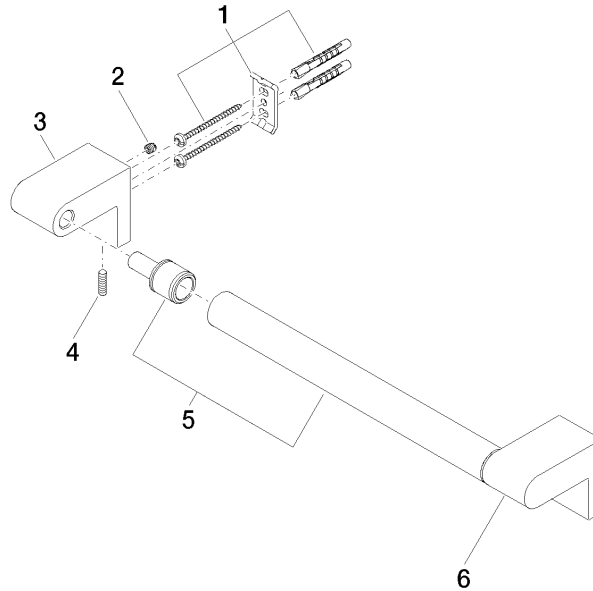

IMO Bath grip - Dark Chrome

83 030 670 Product version from 4/1/2024

- gauge 300 mm
- width 340mm
- height 60 mm
- 73mm projection

	Dark Chrome	83 030 670-19
	Chrome	83 030 670-00
	Brushed Platinum	83 030 670-06
	Matte Black	83 030 670-33
	Brushed Chrome	83 030 670-93

IMO Bath grip - Dark Chrome

83 030 670 Product version from 4/1/2024

mm [inches]

IMO Bath grip - Dark Chrome

83 030 670 Product version from 4/1/2024

Parts for other finishes can be found here: [Chrome](#)

Spare parts list

No.	Item Number	Name	Quantity used	Delivery time
1	05 17 20 736 00 90	fixing set	2	2
2	09 31 11 049 90	pin	2	2
3	08 17 67 500-19	holder	1	60
4	04 31 11 113 00 90	pin	2	2
5	90 28 22 580 00-19	holder	1	-
Spare part can no longer be ordered, please order the replacement item				
6	08 17 67 501-19	holder	1	60