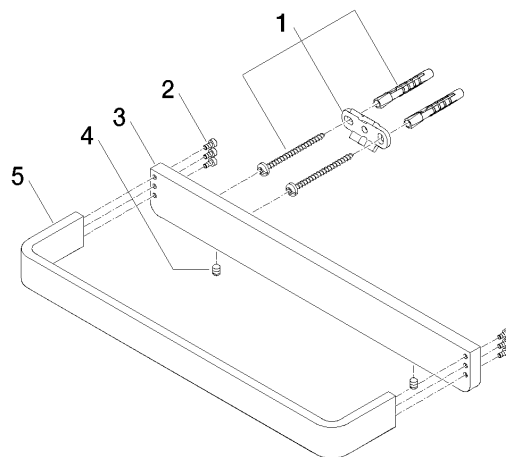

83 030 710

- gauge 185 mm
- width 300mm
- height 35 mm
- 70mm projection

Chrome

83 030 710-00

Brushed Platinum

83 030 710-06

83 030 710

mm [inches]

83 030 710

Parts for other
finishes can be found
here: Brushed
Platinum

Spare parts list

No.	Item Number	Name	Quantity used	Delivery time
1	05 17 20 717 00 90	fixing set	2	2
2	90 30 30 059 00 90	screw	2	2
3	08 17 71 500-00	holder	1	10
4	90 31 11 112 00 90	pin	2	2
5	08 17 71 550-00	holder	1	60