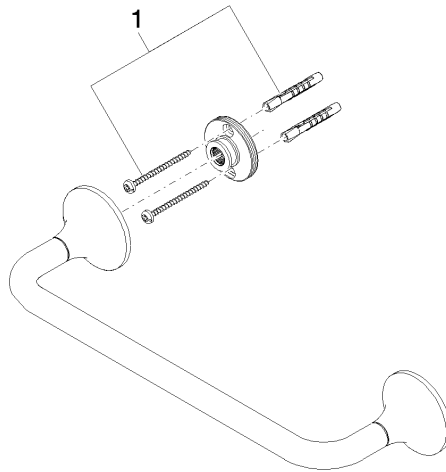

83 030 809

- gauge 300 mm
- width 360mm
- height 60 mm
- rosette Ø 60 mm
- 98mm projection

	Brushed Bronze	83 030 809-42
	Chrome	83 030 809-00
	Brushed Platinum	83 030 809-06
	Platinum	83 030 809-08
	Dark Chrome	83 030 809-19
	Brushed Durabronze (23kt Gold)	83 030 809-28
	Brushed Champagne (22kt Gold)	83 030 809-46
	Champagne (22kt Gold)	83 030 809-47
	Brushed Dark Platinum	83 030 809-99

83 030 809

mm [inches]

83 030 809

**Product version from 8/29/2019**

Parts for other  
finishes can be found  
here: [Chrome](#)

83 030 809

## **Spare parts list**

**Product version from 8/29/2019**