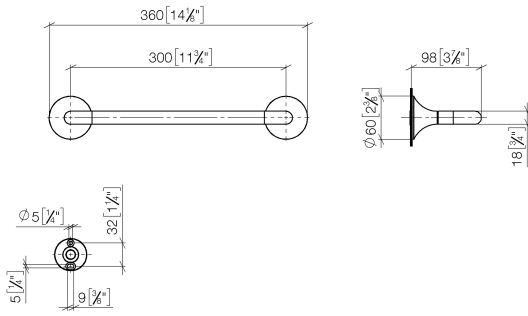

83 030 809

- gauge 300 mm
- width 360mm
- height 60 mm
- rosette Ø 60 mm
- 98mm projection

	Brushed Bronze	83 030 809-42
	Chrome	83 030 809-00
	Brushed Platinum	83 030 809-06
	Platinum	83 030 809-08
	Dark Chrome	83 030 809-19
	Brushed Durabronze (23kt Gold)	83 030 809-28
	Brushed Champagne (22kt Gold)	83 030 809-46
	Champagne (22kt Gold)	83 030 809-47
	Brushed Dark Platinum	83 030 809-99

83 030 809

mm [inches]

83 030 809

**Product version from 8/29/2019**

Parts for other  
finishes can be found  
here: [Chrome](#)

83 030 809