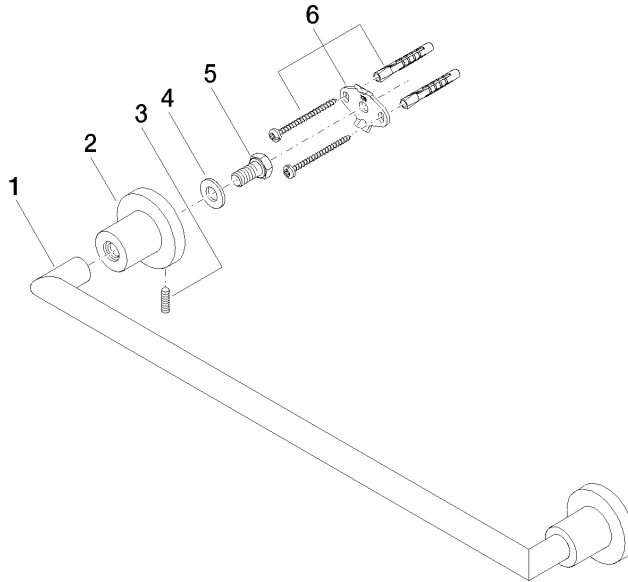

TARA Towel bar - Brushed Durabronz (23kt Gold)

TARA

83 045 892

- gauge 450 mm
- width 505mm
- height 55 mm
- rosette Ø 55 mm
- 81mm projection

Fits TARA

	Brushed Durabronz (23kt Gold)	83 045 892-28
	Chrome	83 045 892-00
	Brushed Platinum	83 045 892-06
	Platinum	83 045 892-08
	Dark Chrome	83 045 892-19
	Matte Black	83 045 892-33
	Brushed Bronze	83 045 892-42
	Brushed Champagne (22kt Gold)	83 045 892-46
	Champagne (22kt Gold)	83 045 892-47
	Brushed Chrome	83 045 892-93
	Brushed Dark Platinum	83 045 892-99

TARA Towel bar - Brushed Durabronz (23kt Gold)

TARA

83 045 892

mm [inches]

83 045 892

Product version from 4/1/2024

Parts for other finishes can be found here: [Chrome](#)

TARA Towel bar - Brushed Durabronz (23kt Gold)

TARA

83 045 892

Spare parts list

Product version from 4/1/2024

No.	Item Number	Name	Quantity used	Delivery time
	05 28 22 588 00-28	holder	11	20