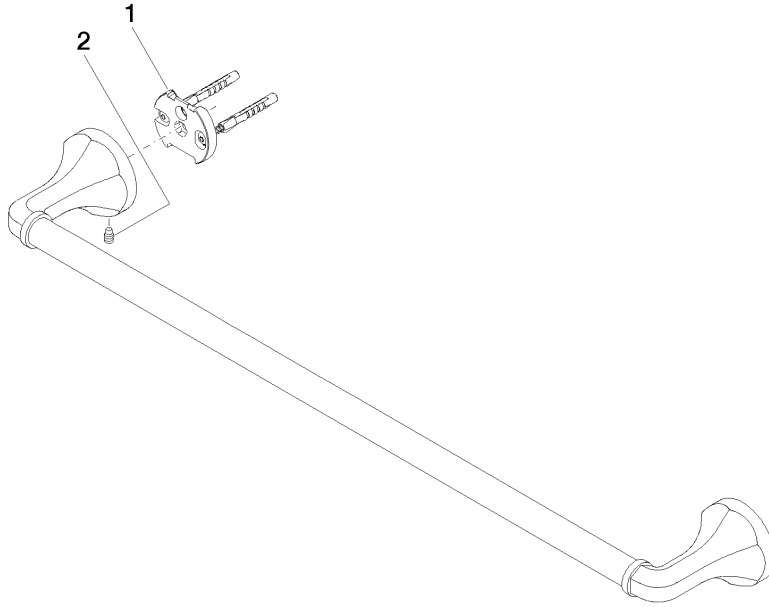

83 060 361

- gauge 600 mm
- width 660mm
- height 60 mm
- rosette Ø 60 mm
- 90mm projection

	Chrome	83 060 361-00
	Brushed Platinum	83 060 361-06
	Platinum	83 060 361-08
	Durabress (23kt Gold)	83 060 361-09
	Brushed Durabress (23kt Gold)	83 060 361-28
	Brushed Dark Platinum	83 060 361-99

Recommended miscellaneous

MADISON Mounting for towel bar/tumbler mounting on two sides - 12 358 970 90

- for towel bar mounting plus towel bar mounting on back.

83 060 361

mm [inches]

Product version from 7/3/2016

MADISON Towel bar - Chrome

MADISON

83 060 361

Spare parts list

Product version from 7/3/2016

No.	Item Number	Name	Quantity used	Delivery time
	05 17 97 507 00 90	fixing set	4	2