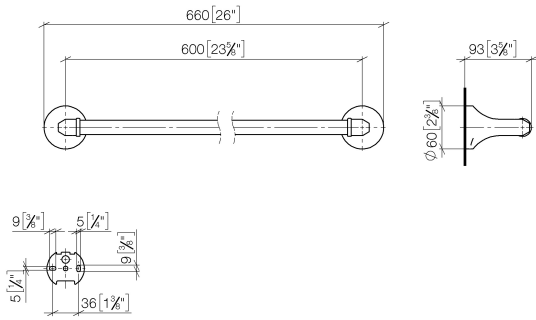

83 060 361

- gauge 600 mm
- width 660mm
- height 60 mm
- rosette Ø 60 mm
- 90mm projection

	Chrome	83 060 361-00
	Brushed Platinum	83 060 361-06
	Platinum	83 060 361-08
	Durabress (23kt Gold)	83 060 361-09
	Brushed Durabress (23kt Gold)	83 060 361-28
	Brushed Dark Platinum	83 060 361-99

Recommended miscellaneous

MADISON Mounting for towel bar/tumbler mounting on two sides - 12 358 970 90

- for towel bar mounting plus towel bar mounting on back.

83 060 361

mm [inches]

Product version from 7/3/2016

MADISON Towel bar - Chrome

MADISON

83 060 361

Spare parts list

Product version from 7/3/2016

No.	Item Number	Name	Quantity used	Delivery time
	05 17 97 507 00 90	fixing set	4	2