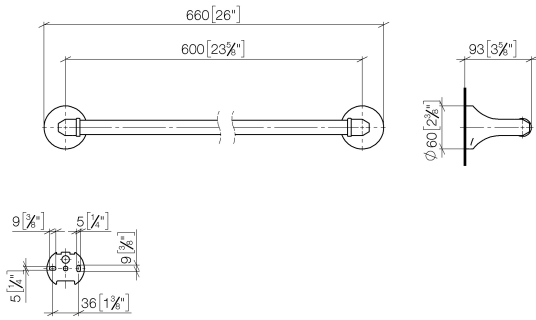

83 060 361

- gauge 600 mm
- width 660mm
- height 60 mm
- rosette Ø 60 mm
- 90mm projection

	Platinum	83 060 361-08
	Chrome	83 060 361-00
	Brushed Platinum	83 060 361-06
	Durabress (23kt Gold)	83 060 361-09
	Brushed Durabress (23kt Gold)	83 060 361-28
	Brushed Dark Platinum	83 060 361-99

Recommended miscellaneous

MADISON Mounting for towel bar/tumbler mounting on two sides - 12 358 970 90
 ●for towel bar mounting plus towel bar mounting on back.

83 060 361

mm [inches]

83 060 361

Product version from 7/3/2016

MADISON Towel bar - Platinum

MADISON

83 060 361

Spare parts list

Product version from 7/3/2016

No.	Item Number	Name	Quantity used	Delivery time
	05 17 97 507 00 90	fixing set	4	2