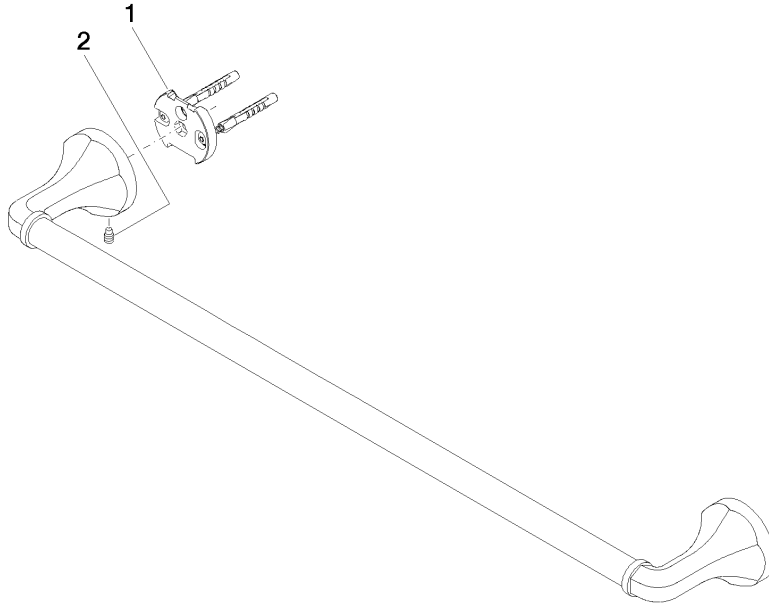

83 060 361

- gauge 600 mm
- width 660mm
- height 60 mm
- rosette Ø 60 mm
- 90mm projection

	Platinum	83 060 361-08
	Chrome	83 060 361-00
	Brushed Platinum	83 060 361-06
	Durabress (23kt Gold)	83 060 361-09
	Brushed Durabress (23kt Gold)	83 060 361-28
	Brushed Dark Platinum	83 060 361-99

Recommended miscellaneous

MADISON Mounting for towel bar/tumbler mounting on two sides - 12 358 970 90
 ●for towel bar mounting plus towel bar mounting on back.

83 060 361

mm [inches]

83 060 361

Product version from 7/3/2016

MADISON Towel bar - Platinum

MADISON

83 060 361

Spare parts list

Product version from 7/3/2016

No.	Item Number	Name	Quantity used	Delivery time
	05 17 97 507 00 90	fixing set	4	2