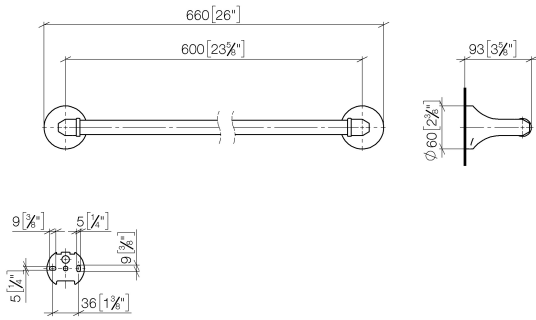

MADISON Towel bar - Durabronz (23kt Gold)

MADISON

83 060 361

- gauge 600 mm
- width 660mm
- height 60 mm
- rosette Ø 60 mm
- 90mm projection

	Durabronz (23kt Gold)	83 060 361-09
	Chrome	83 060 361-00
	Brushed Platinum	83 060 361-06
	Platinum	83 060 361-08
	Brushed Durabronz (23kt Gold)	83 060 361-28
	Brushed Dark Platinum	83 060 361-99

Recommended miscellaneous

MADISON Mounting for towel bar/tumbler mounting on two sides - 12 358 970 90
 •for towel bar mounting plus towel bar mounting on back.

83 060 361

mm [inches]

Product version from 7/3/2016

MADISON Towel bar - Durabronss (23kt Gold)

MADISON

83 060 361

Spare parts list

Product version from 7/3/2016

No.	Item Number	Name	Quantity used	Delivery time
	05 17 97 507 00 90	fixing set	4	2