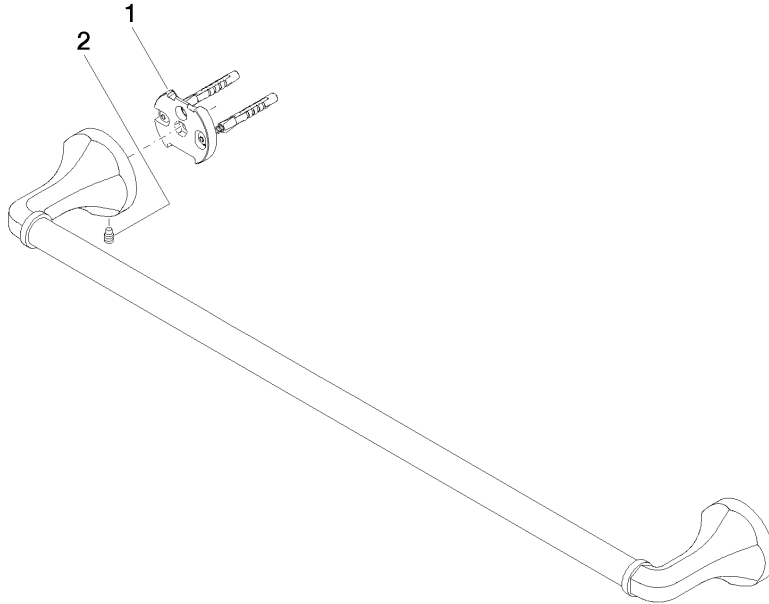

MADISON Towel bar - Durabronz (23kt Gold)

MADISON

83 060 361

- gauge 600 mm
- width 660mm
- height 60 mm
- rosette Ø 60 mm
- 90mm projection

	Durabronz (23kt Gold)	83 060 361-09
	Chrome	83 060 361-00
	Brushed Platinum	83 060 361-06
	Platinum	83 060 361-08
	Brushed Durabronz (23kt Gold)	83 060 361-28
	Brushed Dark Platinum	83 060 361-99

Recommended miscellaneous

MADISON Mounting for towel bar/tumbler mounting on two sides - 12 358 970 90
 •for towel bar mounting plus towel bar mounting on back.

83 060 361

mm [inches]

Product version from 7/3/2016

MADISON Towel bar - Durabronss (23kt Gold)

MADISON

83 060 361

Spare parts list

Product version from 7/3/2016

No.	Item Number	Name	Quantity used	Delivery time
	05 17 97 507 00 90	fixing set	4	2