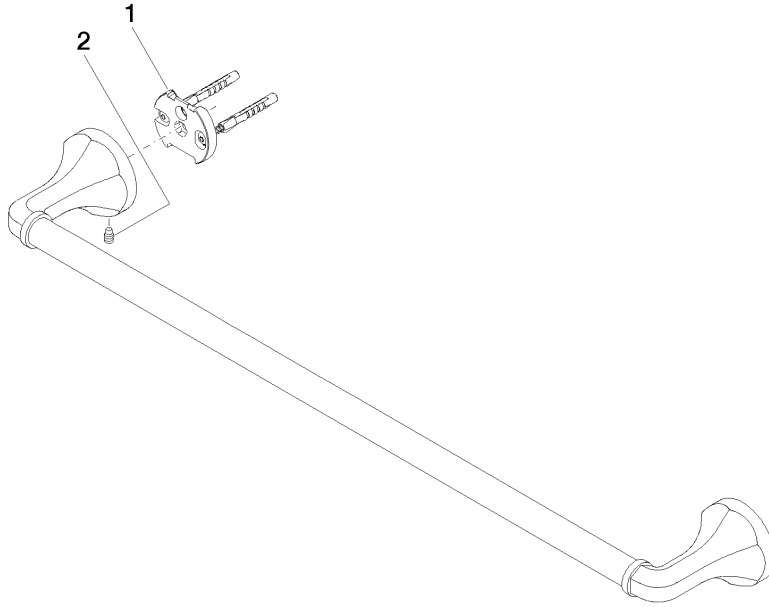

MADISON Towel bar - Brushed Dark Platinum

MADISON

83 060 361

- gauge 600 mm
- width 660mm
- height 60 mm
- rosette Ø 60 mm
- 90mm projection

	Brushed Dark Platinum	83 060 361-99
	Chrome	83 060 361-00
	Brushed Platinum	83 060 361-06
	Platinum	83 060 361-08
	Durabress (23kt Gold)	83 060 361-09
	Brushed Durabress (23kt Gold)	83 060 361-28

Recommended miscellaneous

- MADISON Mounting for towel bar/tumbler mounting on two sides -** 12 358 970 90
- for towel bar mounting plus towel bar mounting on back.

83 060 361

mm [inches]

83 060 361

Product version from 7/3/2016

MADISON Towel bar - Brushed Dark Platinum

MADISON

83 060 361

Spare parts list

Product version from 7/3/2016

No.	Item Number	Name	Quantity used	Delivery time
	05 17 97 507 00 90	fixing set	4	2