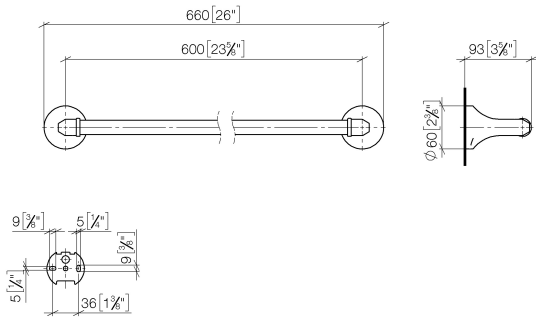

MADISON Towel bar - Brushed Dark Platinum

MADISON

83 060 361

- gauge 600 mm
- width 660mm
- height 60 mm
- rosette Ø 60 mm
- 90mm projection

	Brushed Dark Platinum	83 060 361-99
	Chrome	83 060 361-00
	Brushed Platinum	83 060 361-06
	Platinum	83 060 361-08
	Durabress (23kt Gold)	83 060 361-09
	Brushed Durabress (23kt Gold)	83 060 361-28

Recommended miscellaneous

- MADISON Mounting for towel bar/tumbler mounting on two sides -** 12 358 970 90
- for towel bar mounting plus towel bar mounting on back.

83 060 361

mm [inches]

83 060 361

Product version from 7/3/2016

MADISON Towel bar - Brushed Dark Platinum

MADISON

83 060 361

Spare parts list

Product version from 7/3/2016

No.	Item Number	Name	Quantity used	Delivery time
	05 17 97 507 00 90	fixing set	4	2