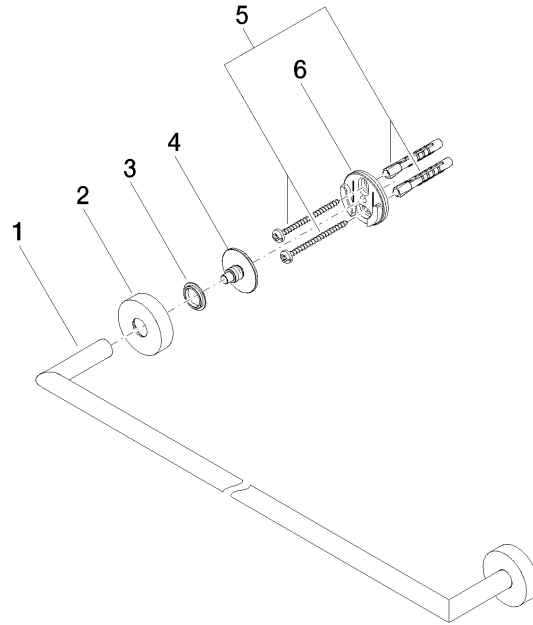

EDITION PRO Towel bar - Brushed Chrome

83 060 626

- gauge 600 mm
- width 641mm
- height 41 mm
- rosette Ø 41 mm
- 66mm projection

	Brushed Chrome	83 060 626-93
	Chrome	83 060 626-00
	Matte Black	83 060 626-33

EDITION PRO Towel bar - Brushed Chrome

83 060 626

mm [inches]

EDITION PRO Towel bar - Brushed Chrome

83 060 626

Parts for other
finishes can be found
here: [Chrome](#)

EDITION PRO Towel bar - Brushed Chrome

83 060 626

Spare parts list

No.	Item Number	Name	Quantity used	Delivery time
	05 28 22 622 00-93	holder	10	20