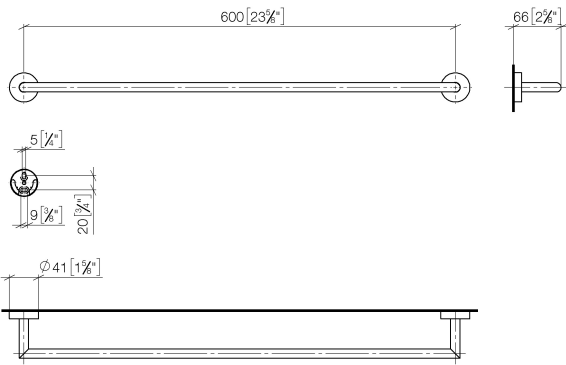

EDITION PRO Towel bar - Brushed Chrome

83 060 626

- gauge 600 mm
- width 641mm
- height 41 mm
- rosette Ø 41 mm
- 66mm projection

	Brushed Chrome	83 060 626-93
	Chrome	83 060 626-00
	Matte Black	83 060 626-33

EDITION PRO Towel bar - Brushed Chrome

83 060 626

mm [inches]

EDITION PRO Towel bar - Brushed Chrome

83 060 626

Parts for other
finishes can be found
here: [Chrome](#)

EDITION PRO Towel bar - Brushed Chrome

83 060 626

Spare parts list

No.	Item Number	Name	Quantity used	Delivery time
	05 28 22 622 00-93	holder	10	20