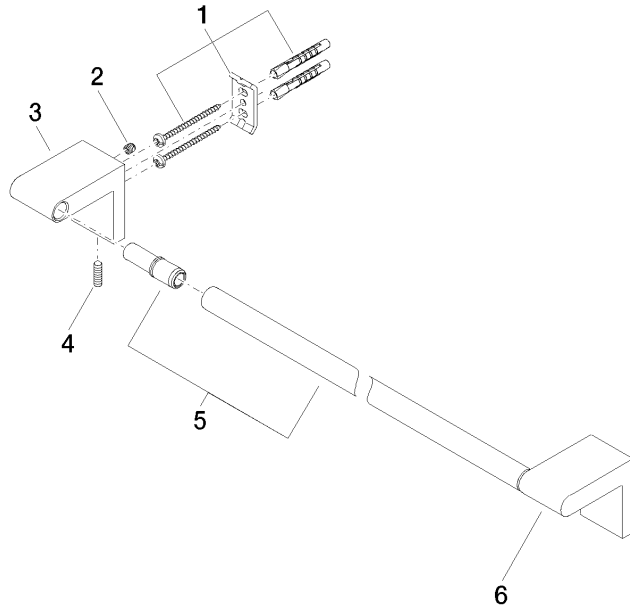

83 060 670

- gauge 600 mm
- width 645mm
- height 60 mm
- 73mm projection

Fits ELIO, ENO, LOT, MEM and TARA ULTRA

	Chrome	83 060 670-00
	Brushed Platinum	83 060 670-06
	Dark Chrome	83 060 670-19
	Matte Black	83 060 670-33
	Brushed Chrome	83 060 670-93

83 060 670

mm [inches]

83 060 670

**Product version from 4/1/2024**

Parts for other  
finishes can be found  
here: Brushed  
Platinum

IMO Towel bar - Chrome

IMO

83 060 670

**Spare parts list**

**Product version from 4/1/2024**

No.	Item Number	Name	Quantity used	Delivery time
	05 17 20 736 00 90	fixing set	9	2