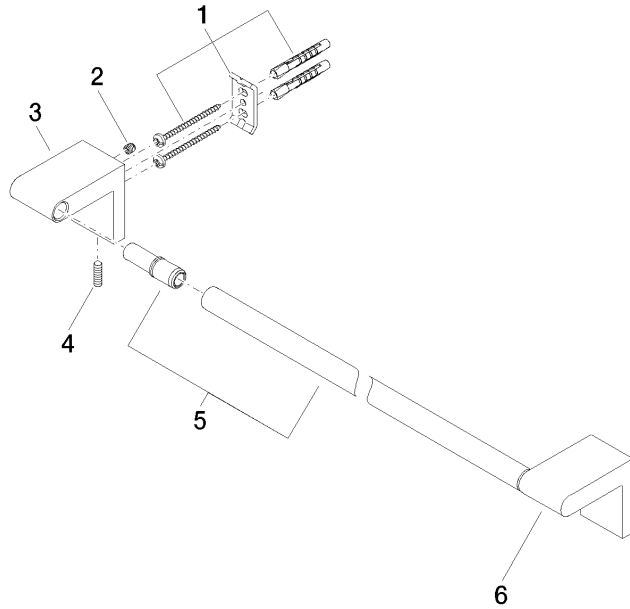

83 060 670

- gauge 600 mm
- width 645mm
- height 60 mm
- 73mm projection

Fits ELIO, ENO, LOT, MEM and TARA ULTRA

	Brushed Chrome	83 060 670-93
	Chrome	83 060 670-00
	Brushed Platinum	83 060 670-06
	Dark Chrome	83 060 670-19
	Matte Black	83 060 670-33

83 060 670

mm [inches]

83 060 670

Product version from 4/1/2024

Parts for other
finishes can be found
here: [Chrome](#)

IMO Towel bar - Brushed Chrome

IMO

83 060 670

Spare parts list

Product version from 4/1/2024

No.	Item Number	Name	Quantity used	Delivery time
	05 17 20 736 00 90	fixing set	9	2