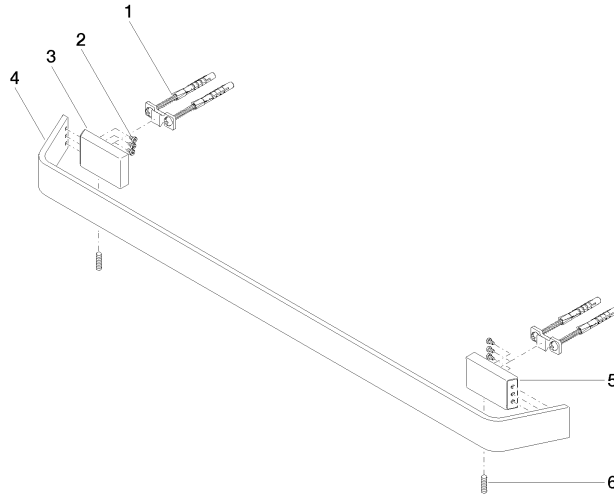

CL.1 Towel bar - Chrome

CL.1

83 060 705

- gauge 599 mm
- width 673mm
- height 35 mm
- 70mm projection

	Chrome	83 060 705-00
	Brushed Platinum	83 060 705-06
	Dark Chrome	83 060 705-19
	Brushed Champagne (22kt Gold)	83 060 705-46
	Champagne (22kt Gold)	83 060 705-47
	Brushed Dark Platinum	83 060 705-99

83 060 705

mm [inches]

83 060 705

Product version from 3/9/2015

Parts for other
finishes can be found
here: Brushed
Platinum

CL.1 Towel bar - Chrome

CL.1

83 060 705

Spare parts list

Product version from 3/9/2015

No.	Item Number	Name	Quantity used	Delivery time
	05 17 20 758 00 90	fixing set	13	2