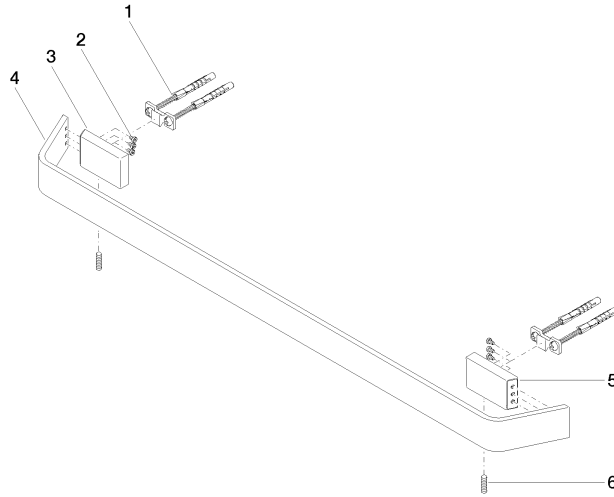

CL.1 Towel bar - Brushed Champagne (22kt Gold)

CL.1

83 060 705

- gauge 599 mm
- width 673mm
- height 35 mm
- 70mm projection

	Brushed Champagne (22kt Gold)	83 060 705-46
	Chrome	83 060 705-00
	Brushed Platinum	83 060 705-06
	Dark Chrome	83 060 705-19
	Champagne (22kt Gold)	83 060 705-47
	Brushed Dark Platinum	83 060 705-99

83 060 705

mm [inches]

83 060 705

Product version from 3/9/2015

Parts for other finishes can be found here: [Chrome](#)

CL.1 Towel bar - Brushed Champagne (22kt Gold)

CL.1

83 060 705

Spare parts list

Product version from 3/9/2015

No.	Item Number	Name	Quantity used	Delivery time
	05 17 20 758 00 90	fixing set	13	2