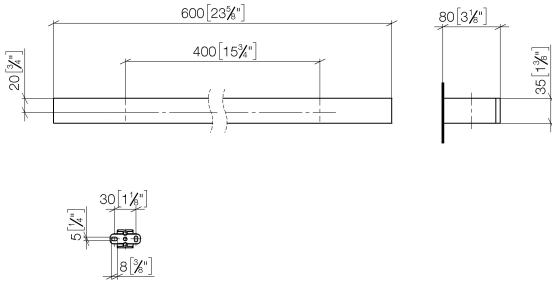

Towel bar - Brushed Platinum

MEM

83 060 780

- gauge 400 mm
- width 600mm
- height 35 mm
- 80mm projection

Fits: MEM, CYO

	Brushed Platinum	83 060 780-06
	Chrome	83 060 780-00
	Platinum	83 060 780-08
	Dark Chrome	83 060 780-19
	Brushed Durabronze (23kt Gold)	83 060 780-28
	Brushed Champagne (22kt Gold)	83 060 780-46
	Champagne (22kt Gold)	83 060 780-47
	Brushed Dark Platinum	83 060 780-99

Towel bar - Brushed Platinum

83 060 780

mm [inches]

83 060 780

Product version from 3/12/2018

Parts for other
finishes can be found
here: [Chrome](#)

Towel bar - Brushed Platinum

MEM

83 060 780

Spare parts list

Product version from 3/12/2018

No.	Item Number	Name	Quantity used	Delivery time
	05 17 20 718 00 90	fixing set	4	2