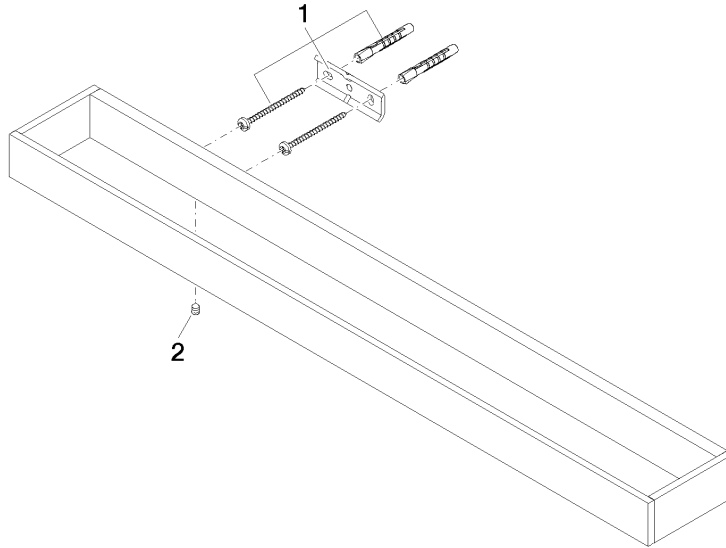

Towel bar - Brushed Platinum

MEM

83 060 780

- gauge 400 mm
- width 600mm
- height 35 mm
- 80mm projection

Fits: MEM, CYO

	Brushed Platinum	83 060 780-06
	Chrome	83 060 780-00
	Platinum	83 060 780-08
	Dark Chrome	83 060 780-19
	Brushed Durabronze (23kt Gold)	83 060 780-28
	Brushed Champagne (22kt Gold)	83 060 780-46
	Champagne (22kt Gold)	83 060 780-47
	Brushed Dark Platinum	83 060 780-99

Towel bar - Brushed Platinum

83 060 780

mm [inches]

83 060 780

Product version from 3/12/2018

Parts for other
finishes can be found
here: [Chrome](#)

Towel bar - Brushed Platinum

MEM

83 060 780

Spare parts list

Product version from 3/12/2018

No.	Item Number	Name	Quantity used	Delivery time
	05 17 20 718 00 90	fixing set	4	2