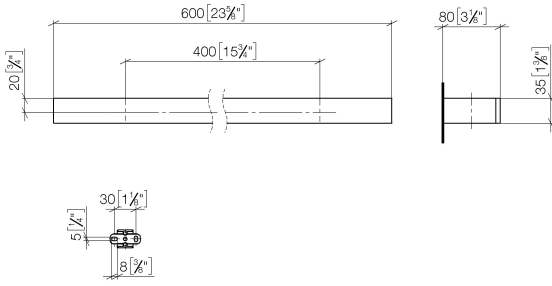

Towel bar - Brushed Durabronz (23kt Gold)

MEM

83 060 780

- gauge 400 mm
- width 600mm
- height 35 mm
- 80mm projection

Fits: MEM, CYO

	Brushed Durabronz (23kt Gold)	83 060 780-28
	Chrome	83 060 780-00
	Brushed Platinum	83 060 780-06
	Platinum	83 060 780-08
	Dark Chrome	83 060 780-19
	Brushed Champagne (22kt Gold)	83 060 780-46
	Champagne (22kt Gold)	83 060 780-47
	Brushed Dark Platinum	83 060 780-99

Towel bar - Brushed Durabronze (23kt Gold)

MEM

83 060 780

mm [inches]

83 060 780

Product version from 3/12/2018

Parts for other
finishes can be found
here: [Chrome](#)

Towel bar - Brushed Durabrass (23kt Gold)