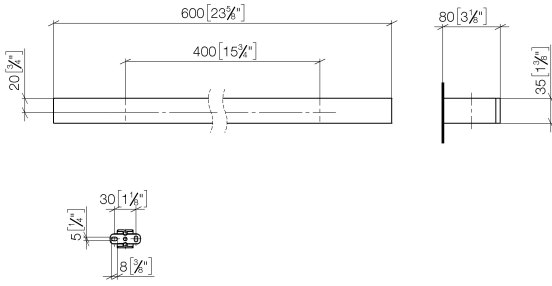

Towel bar - Brushed Dark Platinum

MEM

83 060 780

- gauge 400 mm
- width 600mm
- height 35 mm
- 80mm projection

Fits: MEM, CYO

	Brushed Dark Platinum	83 060 780-99
	Chrome	83 060 780-00
	Brushed Platinum	83 060 780-06
	Platinum	83 060 780-08
	Dark Chrome	83 060 780-19
	Brushed Durabross (23kt Gold)	83 060 780-28
	Brushed Champagne (22kt Gold)	83 060 780-46
	Champagne (22kt Gold)	83 060 780-47

Towel bar - Brushed Dark Platinum

83 060 780

mm [inches]

83 060 780

Product version from 3/12/2018

Parts for other
finishes can be found
here: [Chrome](#)

Towel bar - Brushed Dark Platinum

MEM

83 060 780

Spare parts list

Product version from 3/12/2018

No.	Item Number	Name	Quantity used	Delivery time
	05 17 20 718 00 90	fixing set	4	2