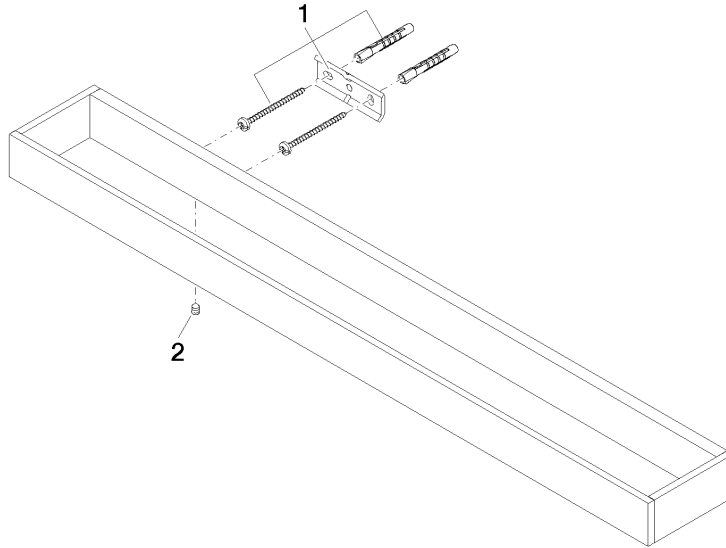

Towel bar - Brushed Dark Platinum

MEM

83 060 780

- gauge 400 mm
- width 600mm
- height 35 mm
- 80mm projection

Fits: MEM, CYO

	Brushed Dark Platinum	83 060 780-99
	Chrome	83 060 780-00
	Brushed Platinum	83 060 780-06
	Platinum	83 060 780-08
	Dark Chrome	83 060 780-19
	Brushed Durabross (23kt Gold)	83 060 780-28
	Brushed Champagne (22kt Gold)	83 060 780-46
	Champagne (22kt Gold)	83 060 780-47

Towel bar - Brushed Dark Platinum

83 060 780

mm [inches]

83 060 780

Product version from 3/12/2018

Parts for other
finishes can be found
here: [Chrome](#)

Towel bar - Brushed Dark Platinum

MEM

83 060 780

Spare parts list

Product version from 3/12/2018

No.	Item Number	Name	Quantity used	Delivery time
	05 17 20 718 00 90	fixing set	4	2