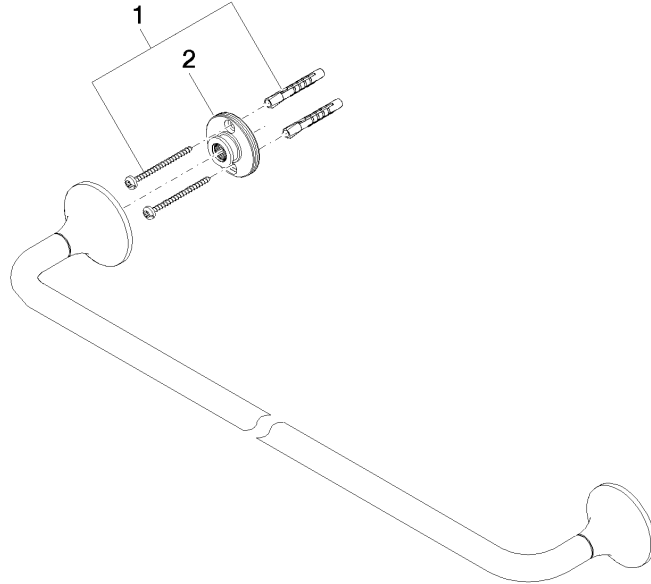

83 060 809 Product version from 8/29/2019

- gauge 600 mm
- width 660mm
- height 60 mm
- rosette Ø 60 mm
- 88mm projection

	Chrome	83 060 809-00
	Brushed Platinum	83 060 809-06
	Platinum	83 060 809-08
	Dark Chrome	83 060 809-19
	Brushed Durabronze (23kt Gold)	83 060 809-28
	Brushed Bronze	83 060 809-42
	Brushed Champagne (22kt Gold)	83 060 809-46
	Champagne (22kt Gold)	83 060 809-47
	Brushed Dark Platinum	83 060 809-99

83 060 809 Product version from 8/29/2019

mm [inches]

83 060 809 Product version from 8/29/2019

Parts for other finishes can be found here: Brushed Platinum

Spare parts list

No.	Item Number	Name	Quantity used	Delivery time
1	05 30 31 025 00 90	fixing set	1	2
2	90 17 20 759 00 90	disc	2	2