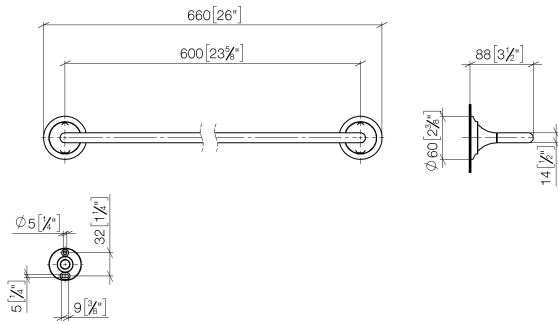

83 060 809 Product version from 8/29/2019

- gauge 600 mm
- width 660mm
- height 60 mm
- rosette Ø 60 mm
- 88mm projection

	Chrome	83 060 809-00
	Brushed Platinum	83 060 809-06
	Platinum	83 060 809-08
	Dark Chrome	83 060 809-19
	Brushed Durabronze (23kt Gold)	83 060 809-28
	Brushed Bronze	83 060 809-42
	Brushed Champagne (22kt Gold)	83 060 809-46
	Champagne (22kt Gold)	83 060 809-47
	Brushed Dark Platinum	83 060 809-99

83 060 809 Product version from 8/29/2019

mm [inches]

83 060 809 Product version from 8/29/2019

Parts for other finishes can be found here: Brushed Platinum

Spare parts list

No.	Item Number	Name	Quantity used	Delivery time
1	05 30 31 025 00 90	fixing set	1	2
2	90 17 20 759 00 90	disc	2	2