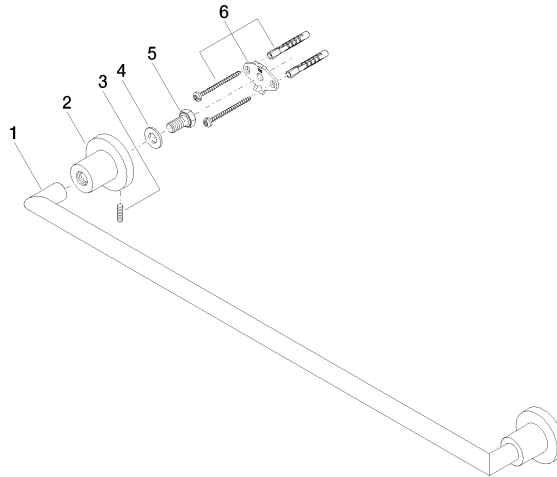

TARA Towel bar - Brushed Durabrass (23kt Gold)

TARA

83 060 892 Product version from 4/1/2024

- gauge 600 mm
- width 655mm
- height 55 mm
- rosette Ø 55 mm
- 81mm projection

Fits TARA

	Brushed Durabrass (23kt Gold)	83 060 892-28
	Chrome	83 060 892-00
	Brushed Platinum	83 060 892-06
	Platinum	83 060 892-08
	Dark Chrome	83 060 892-19
	Matte Black	83 060 892-33
	Brushed Bronze	83 060 892-42
	Brushed Champagne (22kt Gold)	83 060 892-46
	Champagne (22kt Gold)	83 060 892-47
	Brushed Chrome	83 060 892-93
	Brushed Dark Platinum	83 060 892-99

83 060 892 Product version from 4/1/2024

mm [inches]

83 060 892 Product version from 4/1/2024

Parts for other finishes can be found here: [Chrome](#)

Spare parts list

No.	Item Number	Name	Quantity used	Delivery time
1	05 28 22 589 00-28	holder	1	20
2	08 17 89 505-28	holder	2	20
3	04 31 11 113 00 90	pin	2	2
4	09 30 11 046 90	disc	2	2
5	09 30 30 071 90	screw	2	2
6	05 17 20 739 00 90	fixing set	2	2