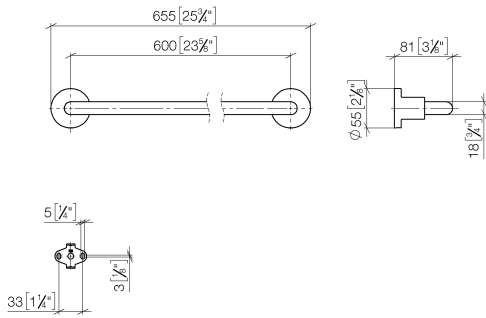

TARA Towel bar - Brushed Durabrass (23kt Gold)

TARA

83 060 892 Product version from 4/1/2024

- gauge 600 mm
- width 655mm
- height 55 mm
- rosette Ø 55 mm
- 81mm projection

Fits TARA

	Brushed Durabrass (23kt Gold)	83 060 892-28
	Chrome	83 060 892-00
	Brushed Platinum	83 060 892-06
	Platinum	83 060 892-08
	Dark Chrome	83 060 892-19
	Matte Black	83 060 892-33
	Brushed Bronze	83 060 892-42
	Brushed Champagne (22kt Gold)	83 060 892-46
	Champagne (22kt Gold)	83 060 892-47
	Brushed Chrome	83 060 892-93
	Brushed Dark Platinum	83 060 892-99

83 060 892 Product version from 4/1/2024

mm [inches]

83 060 892 Product version from 4/1/2024

Parts for other finishes can be found here: [Chrome](#)

Spare parts list

No.	Item Number	Name	Quantity used	Delivery time
1	05 28 22 589 00-28	holder	1	20
2	08 17 89 505-28	holder	2	20
3	04 31 11 113 00 90	pin	2	2
4	09 30 11 046 90	disc	2	2
5	09 30 30 071 90	screw	2	2
6	05 17 20 739 00 90	fixing set	2	2