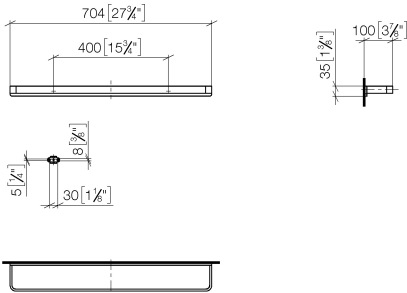

LULU Towel bar - Chrome

LULU

83 070 710

- gauge 400 mm
- width 704mm
- height 35 mm
- 100mm projection

Chrome

83 070 710-00

Brushed Platinum

83 070 710-06

83 070 710

mm [inches]
M 1:10

83 070 710

Parts for other finishes can be found here: Brushed Platinum

Spare parts list

| No. | Item Number | Name | Quantity used | Delivery time |
|-----|--------------------|------------|---------------|---------------|
| 1 | 05 17 20 717 00 90 | fixing set | 2 | 2 |
| 2 | 90 30 30 059 00 90 | screw | 2 | 2 |
| 3 | 08 17 71 501-00 | holder | 1 | 60 |
| 4 | 90 31 11 112 00 90 | pin | 2 | 2 |
| 5 | 08 17 71 551-00 | holder | 1 | 60 |