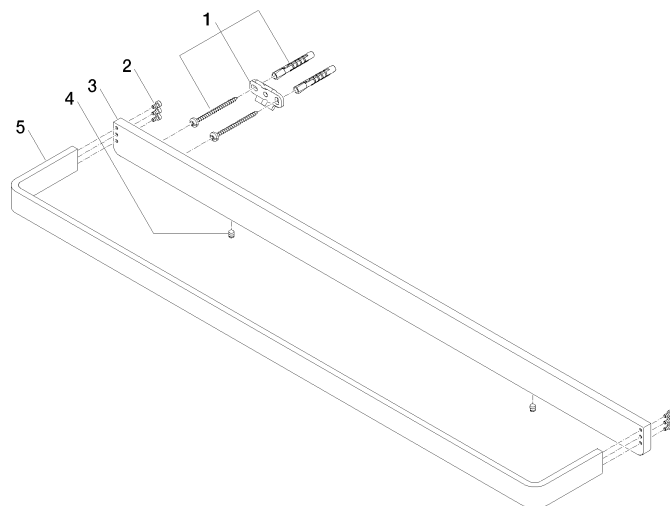

LULU Towel bar - Chrome

LULU

83 070 710

- gauge 400 mm
- width 704mm
- height 35 mm
- 100mm projection

Chrome

83 070 710-00

Brushed Platinum

83 070 710-06

83 070 710

mm [inches]
M 1:10

83 070 710

Parts for other finishes can be found here: Brushed Platinum

Spare parts list

| No. | Item Number | Name | Quantity used | Delivery time |
|-----|--------------------|------------|---------------|---------------|
| 1 | 05 17 20 717 00 90 | fixing set | 2 | 2 |
| 2 | 90 30 30 059 00 90 | screw | 2 | 2 |
| 3 | 08 17 71 501-00 | holder | 1 | 60 |
| 4 | 90 31 11 112 00 90 | pin | 2 | 2 |
| 5 | 08 17 71 551-00 | holder | 1 | 60 |