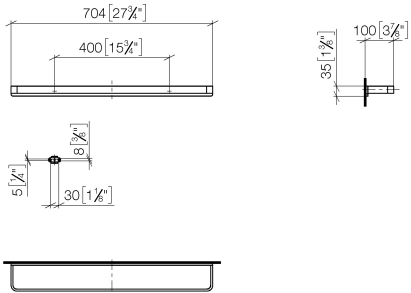

LULU Towel bar - Brushed Platinum

LULU

83 070 710

- gauge 400 mm
- width 704mm
- height 35 mm
- 100mm projection

	Brushed Platinum	83 070 710-06
	Chrome	83 070 710-00

83 070 710

mm [inches]
M 1:10

83 070 710

Parts for other
finishes can be found
here: [Chrome](#)

LULU Towel bar - Brushed Platinum

LULU

83 070 710

Spare parts list

No.	Item Number	Name	Quantity used	Delivery time
	05 17 20 717 00 90	fixing set	8	2