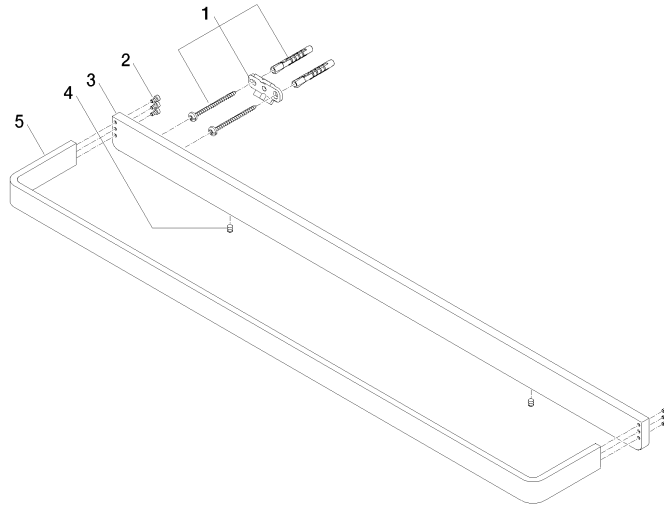

LULU Towel bar - Brushed Platinum

LULU

83 070 710

- gauge 400 mm
- width 704mm
- height 35 mm
- 100mm projection

	Brushed Platinum	83 070 710-06
	Chrome	83 070 710-00

83 070 710

mm [inches]
M 1:10

83 070 710

Parts for other
finishes can be found
here: [Chrome](#)

LULU Towel bar - Brushed Platinum

LULU

83 070 710

Spare parts list

No.	Item Number	Name	Quantity used	Delivery time
	05 17 20 717 00 90	fixing set	8	2