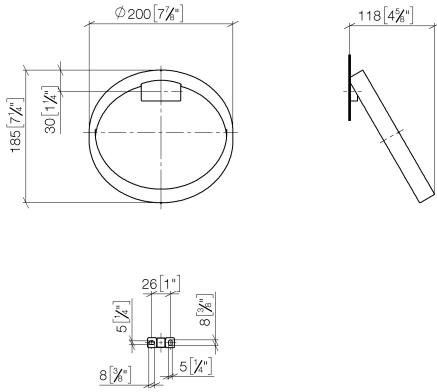

**CYO Towel ring round - Brushed Platinum**

CYO

83 200 811

- width 200mm
- 118mm projection

	Brushed Platinum	83 200 811-06
	Chrome	83 200 811-00
	Dark Chrome	83 200 811-19
	Brushed Durabronze (23kt Gold)	83 200 811-28
	Brushed Dark Platinum	83 200 811-99

CYO Towel ring round - Brushed Platinum

83 200 811

mm [inches]

83 200 811

**Product version from 4/1/2023**

Parts for other  
finishes can be found  
here: [Chrome](#)