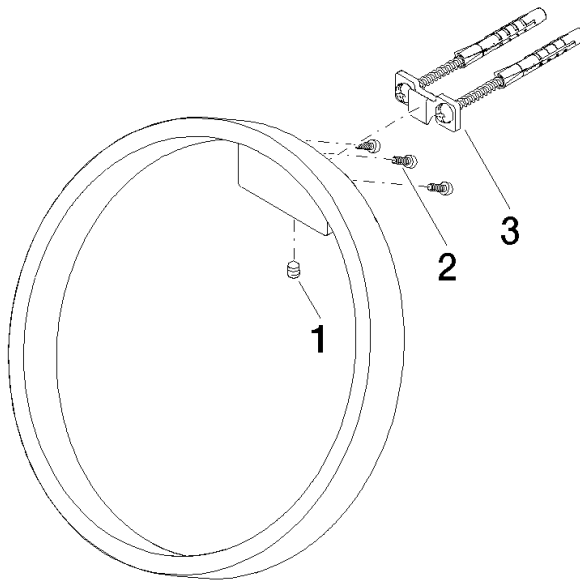

**CYO Towel ring round - Brushed Platinum**

CYO

83 200 811

- width 200mm
- 118mm projection

	Brushed Platinum	83 200 811-06
	Chrome	83 200 811-00
	Dark Chrome	83 200 811-19
	Brushed Durabronze (23kt Gold)	83 200 811-28
	Brushed Dark Platinum	83 200 811-99

CYO Towel ring round - Brushed Platinum

83 200 811

mm [inches]

83 200 811

**Product version from 4/1/2023**

Parts for other  
finishes can be found  
here: [Chrome](#)

# CYO Towel ring round - Brushed Platinum

CYO

83 200 811

### Product version from 4/1/2023

No.	Item Number	Name	Quantity used	Delivery time
	90 31 11 004 00 90	pin	5	2