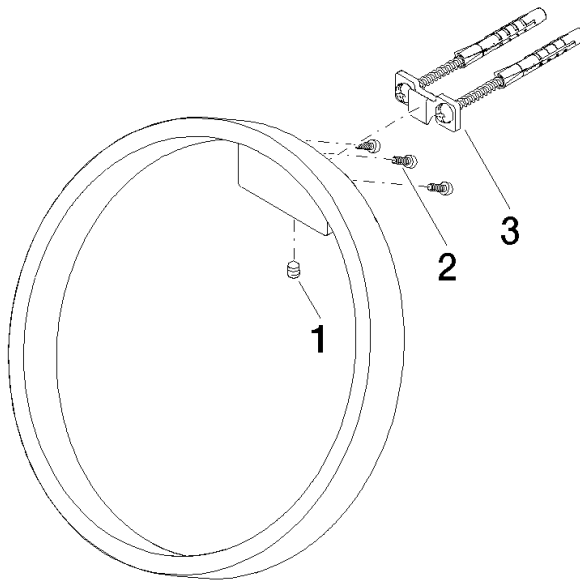

CYO Towel ring round - Brushed Dark Platinum

CYO

83 200 811

- width 200mm
- 118mm projection

	Brushed Dark Platinum	83 200 811-99
	Chrome	83 200 811-00
	Brushed Platinum	83 200 811-06
	Dark Chrome	83 200 811-19
	Brushed Durabronze (23kt Gold)	83 200 811-28

83 200 811

mm [inches]

83 200 811

**Product version from 4/1/2023**

Parts for other  
finishes can be found  
here: [Chrome](#)

CYO Towel ring round - Brushed Dark Platinum

CYO

83 200 811

**Spare parts list**

**Product version from 4/1/2023**

No.	Item Number	Name	Quantity used	Delivery time
	90 31 11 004 00 90	pin	5	2