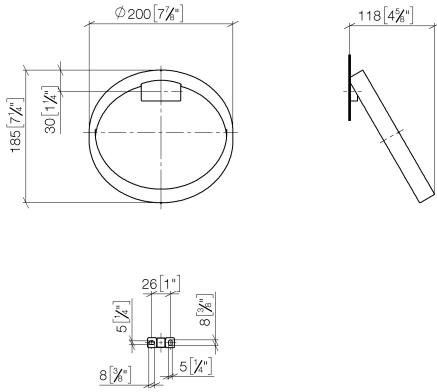

CYO Towel ring round - Brushed Dark Platinum

CYO

83 200 811

- width 200mm
- 118mm projection

	Brushed Dark Platinum	83 200 811-99
	Chrome	83 200 811-00
	Brushed Platinum	83 200 811-06
	Dark Chrome	83 200 811-19
	Brushed Durabronze (23kt Gold)	83 200 811-28

83 200 811

mm [inches]

83 200 811

**Product version from 4/1/2023**

Parts for other  
finishes can be found  
here: [Chrome](#)

CYO Towel ring round - Brushed Dark Platinum

CYO

83 200 811

**Spare parts list**

**Product version from 4/1/2023**

No.	Item Number	Name	Quantity used	Delivery time
	90 31 11 004 00 90	pin	5	2