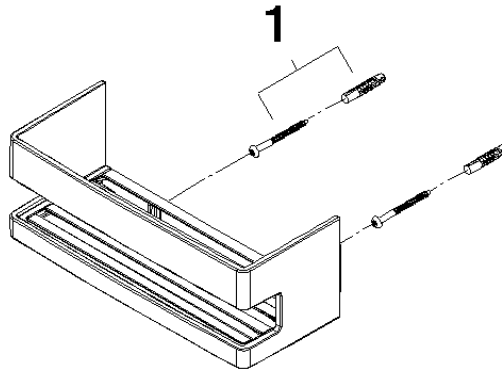

Shower basket for wall mounting - Chrome

---

83 290 832

Product version from 1/1/2023

Parts for other finishes can be found here: [Soft Black](#)