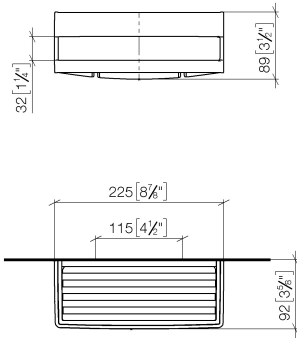

Shower basket for wall mounting - Chrome

83 290 832

- width 225mm
- Height: 89 mm
- Projection: 92 mm

	Chrome	83 290 832-00
	Soft Black	83 290 832-69

Shower basket for wall mounting - Chrome

83 290 832

mm [inches]

Product version from 1/1/2023

No.	Item Number	Name	Quantity used	Delivery time
	05 30 31 025 00 90	fixing set	1	2