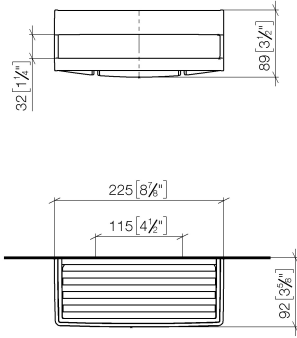

Shower basket for wall mounting - Soft Black

83 290 832

- width 225mm
- Height: 89 mm
- Projection: 92 mm

	Soft Black	83 290 832-69
	Chrome	83 290 832-00

Shower basket for wall mounting - Soft Black

83 290 832

mm [inches]

Shower basket for wall mounting - Soft Black

83 290 832

Product version from 1/1/2023

Parts for other finishes can be found here: [Chrome](#)

Shower basket for wall mounting - Soft Black

83 290 832