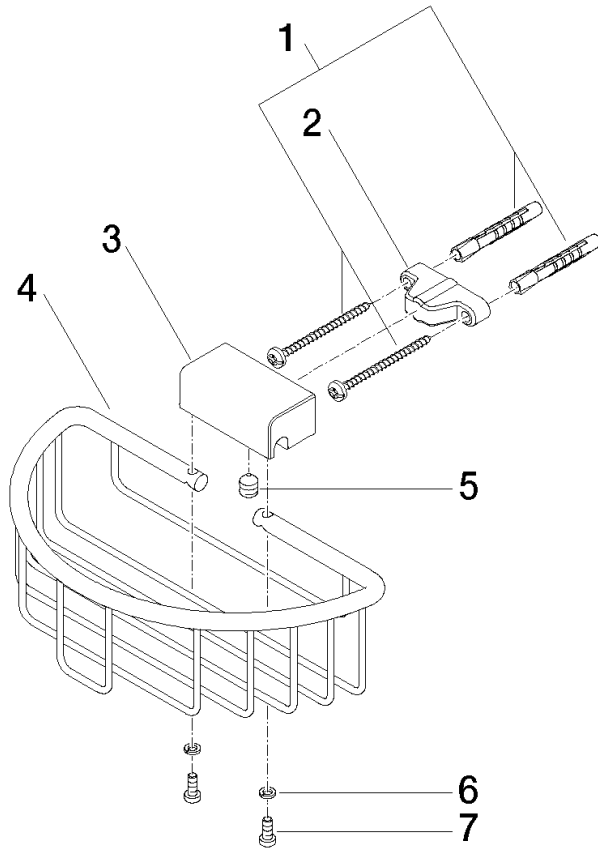

Shower basket for wall mounting - Chrome

MADISON

83 290 970

- width 200mm
- height 70 mm
- 115mm projection

Fits: MADISON, MEM, TARA, CL.1, LISSÉ,
VAIA, META, CYO

	Chrome	83 290 970-00
	Brushed Platinum	83 290 970-06
	Platinum	83 290 970-08
	Durabress (23kt Gold)	83 290 970-09
	Dark Chrome	83 290 970-19
	Light Gold	83 290 970-26
	Brushed Light Gold	83 290 970-27
	Brushed Durabress (23kt Gold)	83 290 970-28
	Matte Black	83 290 970-33
	Brushed Bronze	83 290 970-42
	Brushed Champagne (22kt Gold)	83 290 970-46
	Champagne (22kt Gold)	83 290 970-47
	Brushed Chrome	83 290 970-93
	Brushed Dark Platinum	83 290 970-99

83 290 970

mm [inches]

83 290 970

Product version from 10/1/2023

Parts for other finishes can be found here: [Brushed](#)
[Platinum](#)

Shower basket for wall mounting - Chrome

MADISON

83 290 970

Spare parts list

Product version from 10/1/2023

No.	Item Number	Name	Quantity used	Delivery time
	05 30 31 025 00 90	fixing set	9	2