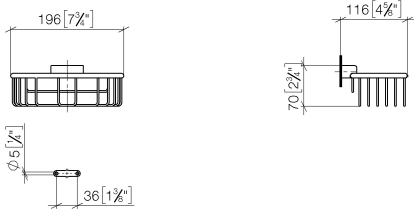

Shower basket for wall mounting - Chrome

MADISON

83 290 970

- width 200mm
- height 70 mm
- 115mm projection

Fits: MADISON, MEM, TARA, CL.1, LISSÉ,
VAIA, META, CYO

	Chrome	83 290 970-00
	Brushed Platinum	83 290 970-06
	Platinum	83 290 970-08
	Durabress (23kt Gold)	83 290 970-09
	Dark Chrome	83 290 970-19
	Light Gold	83 290 970-26
	Brushed Light Gold	83 290 970-27
	Brushed Durabress (23kt Gold)	83 290 970-28
	Matte Black	83 290 970-33
	Brushed Bronze	83 290 970-42
	Brushed Champagne (22kt Gold)	83 290 970-46
	Champagne (22kt Gold)	83 290 970-47
	Brushed Chrome	83 290 970-93
	Brushed Dark Platinum	83 290 970-99

83 290 970

mm [inches]

83 290 970

Product version from 10/1/2023

Parts for other finishes can be found here: [Brushed](#)
[Platinum](#)

Shower basket for wall mounting - Chrome

MADISON

83 290 970