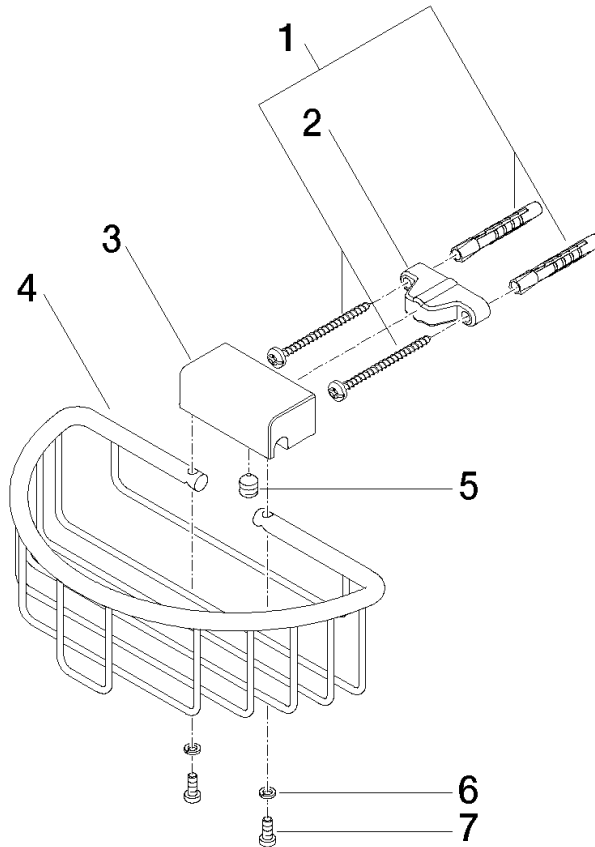

Shower basket for wall mounting - Brushed Platinum

MADISON

83 290 970

- width 200mm
- height 70 mm
- 115mm projection

Fits: MADISON, MEM, TARA, CL.1, LISSÉ,
VAIA, META, CYO

	Brushed Platinum	83 290 970-06
	Chrome	83 290 970-00
	Platinum	83 290 970-08
	Durabress (23kt Gold)	83 290 970-09
	Dark Chrome	83 290 970-19
	Light Gold	83 290 970-26
	Brushed Light Gold	83 290 970-27
	Brushed Durabress (23kt Gold)	83 290 970-28
	Matte Black	83 290 970-33
	Brushed Bronze	83 290 970-42
	Brushed Champagne (22kt Gold)	83 290 970-46
	Champagne (22kt Gold)	83 290 970-47
	Brushed Chrome	83 290 970-93
	Brushed Dark Platinum	83 290 970-99

Shower basket for wall mounting - Brushed Platinum

MADISON

83 290 970

mm [inches]

83 290 970

Product version from 10/1/2023

Parts for other finishes can be found here: [Chrome](#)

Shower basket for wall mounting - Brushed Platinum

MADISON

83 290 970

Spare parts list

Product version from 10/1/2023

No.	Item Number	Name	Quantity used	Delivery time
	05 30 31 025 00 90	fixing set	9	2