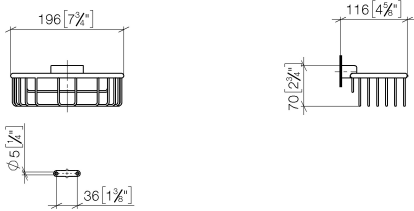

Shower basket for wall mounting - Brushed Platinum

MADISON

83 290 970

- width 200mm
- height 70 mm
- 115mm projection

Fits: MADISON, MEM, TARA, CL.1, LISSÉ,
VAIA, META, CYO

	Brushed Platinum	83 290 970-06
	Chrome	83 290 970-00
	Platinum	83 290 970-08
	Durabress (23kt Gold)	83 290 970-09
	Dark Chrome	83 290 970-19
	Light Gold	83 290 970-26
	Brushed Light Gold	83 290 970-27
	Brushed Durabress (23kt Gold)	83 290 970-28
	Matte Black	83 290 970-33
	Brushed Bronze	83 290 970-42
	Brushed Champagne (22kt Gold)	83 290 970-46
	Champagne (22kt Gold)	83 290 970-47
	Brushed Chrome	83 290 970-93
	Brushed Dark Platinum	83 290 970-99

Shower basket for wall mounting - Brushed Platinum

MADISON

83 290 970

mm [inches]

83 290 970

Product version from 10/1/2023

Parts for other finishes can be found here: [Chrome](#)

Shower basket for wall mounting - Brushed Platinum

MADISON

83 290 970

Spare parts list

Product version from 10/1/2023

No.	Item Number	Name	Quantity used	Delivery time
	05 30 31 025 00 90	fixing set	9	2