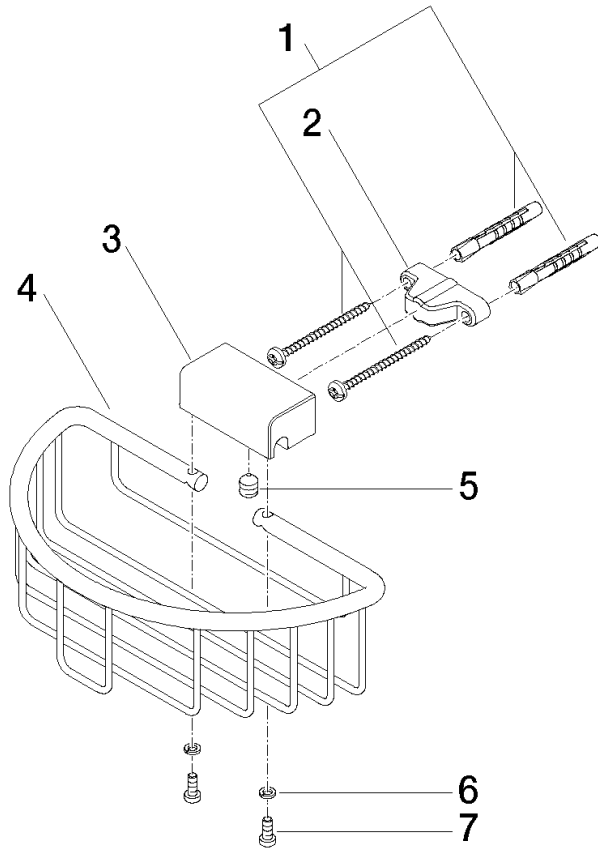

Shower basket for wall mounting - Platinum

MADISON

83 290 970

- width 200mm
- height 70 mm
- 115mm projection

Fits: MADISON, MEM, TARA, CL.1, LISSÉ,
VAIA, META, CYO

	Platinum	83 290 970-08
	Chrome	83 290 970-00
	Brushed Platinum	83 290 970-06
	Durabress (23kt Gold)	83 290 970-09
	Dark Chrome	83 290 970-19
	Light Gold	83 290 970-26
	Brushed Light Gold	83 290 970-27
	Brushed Durabress (23kt Gold)	83 290 970-28
	Matte Black	83 290 970-33
	Brushed Bronze	83 290 970-42
	Brushed Champagne (22kt Gold)	83 290 970-46
	Champagne (22kt Gold)	83 290 970-47
	Brushed Chrome	83 290 970-93
	Brushed Dark Platinum	83 290 970-99

83 290 970

mm [inches]

83 290 970

Product version from 10/1/2023

Parts for other finishes can be found here: [Chrome](#)

Shower basket for wall mounting - Platinum

MADISON

83 290 970

Spare parts list

Product version from 10/1/2023

No.	Item Number	Name	Quantity used	Delivery time
	05 30 31 025 00 90	fixing set	9	2