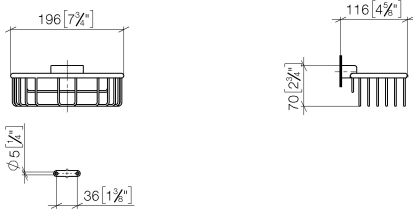

Shower basket for wall mounting - Platinum

MADISON

83 290 970

- width 200mm
- height 70 mm
- 115mm projection

Fits: MADISON, MEM, TARA, CL.1, LISSÉ,
VAIA, META, CYO

	Platinum	83 290 970-08
	Chrome	83 290 970-00
	Brushed Platinum	83 290 970-06
	Durabress (23kt Gold)	83 290 970-09
	Dark Chrome	83 290 970-19
	Light Gold	83 290 970-26
	Brushed Light Gold	83 290 970-27
	Brushed Durabress (23kt Gold)	83 290 970-28
	Matte Black	83 290 970-33
	Brushed Bronze	83 290 970-42
	Brushed Champagne (22kt Gold)	83 290 970-46
	Champagne (22kt Gold)	83 290 970-47
	Brushed Chrome	83 290 970-93
	Brushed Dark Platinum	83 290 970-99

83 290 970

mm [inches]

83 290 970

Product version from 10/1/2023

Parts for other finishes can be found here: [Chrome](#)

Shower basket for wall mounting - Platinum

MADISON

83 290 970